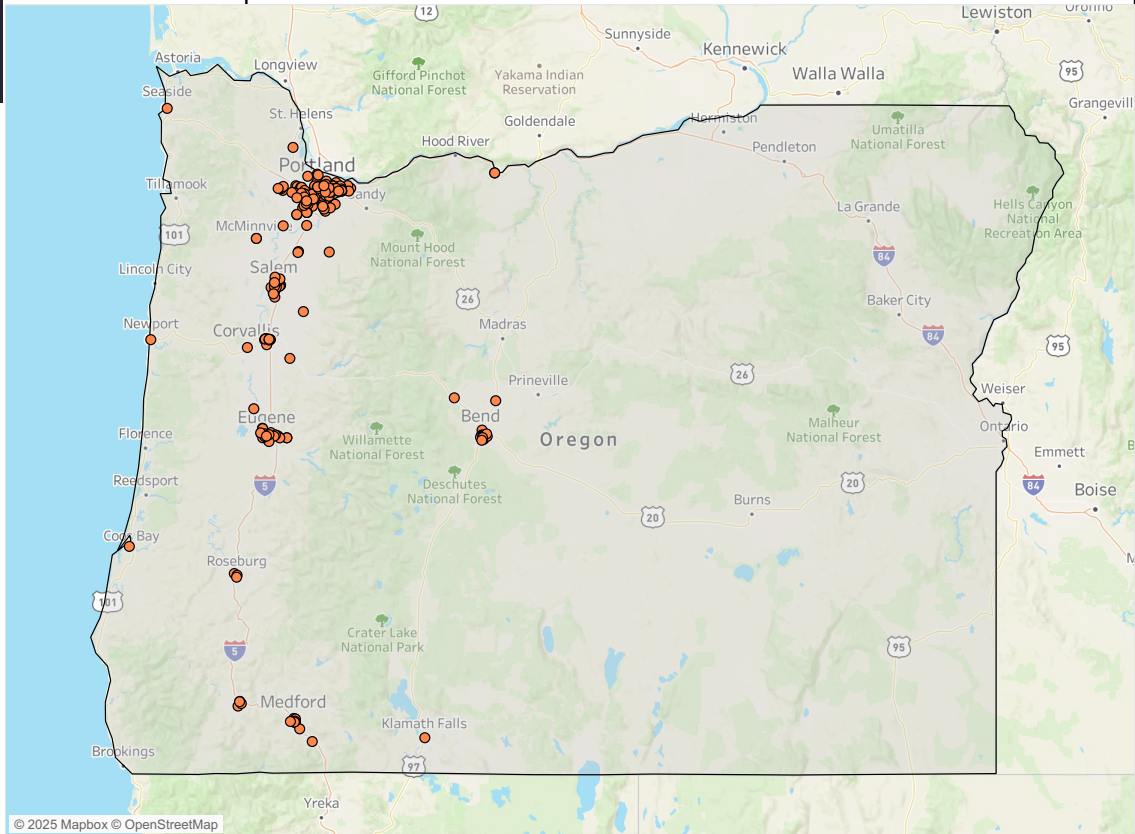

Storefront Prevalence:

January 2025 | Oregon |

301

Suspected
Illicit Massage
Businesses

*Storefront Prevalence is determined by the count of suspected open & erotic IMBs in the 50 States, excluding any US territories, using publicly available data.