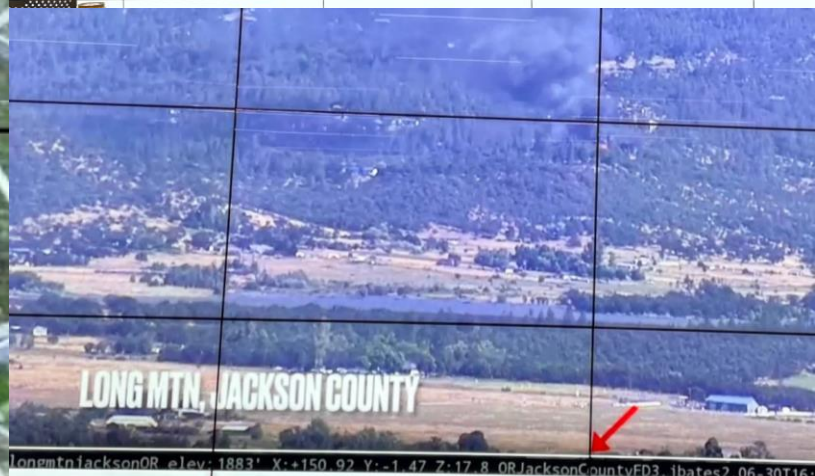

**HB 3219:
Supporting
Oregon Hazards Lab**

INSTALL OF CRESTVIEW CAMERA, LANE COUNTY

Installing a camera on an existing tower

Early detection- camera in Jackson County

Cameras monitoring multiple sites around the state