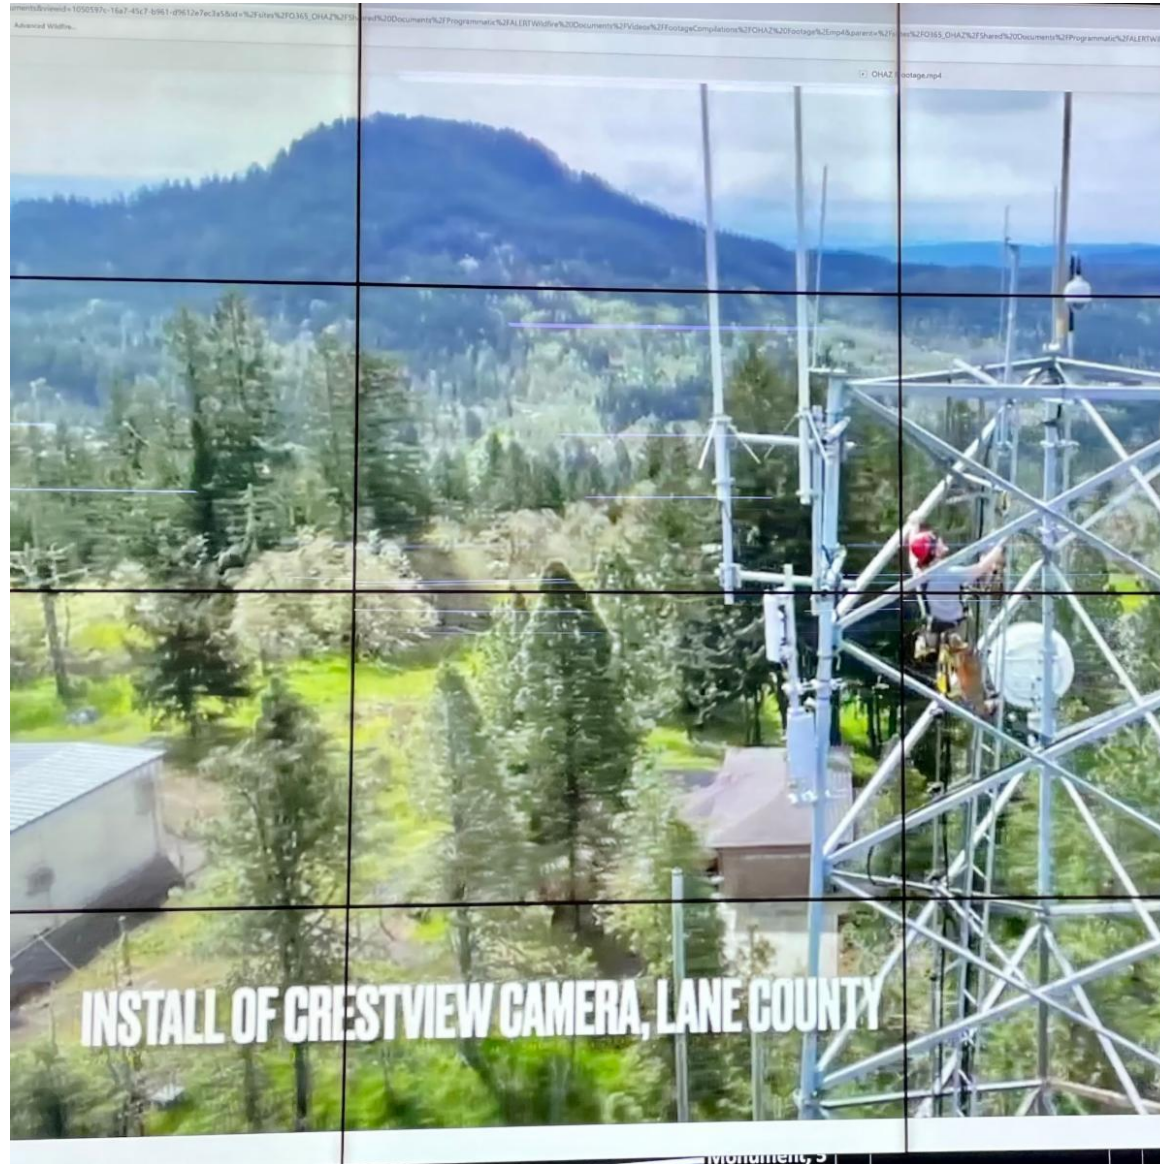

**HB 3219:
Supporting
Oregon Hazards Lab**

INSTALL OF CRESTVIEW CAMERA, LANE COUNTY

Installing a camera on an existing tower

Early detection- camera in Jackson County

Cameras monitoring multiple sites around the state