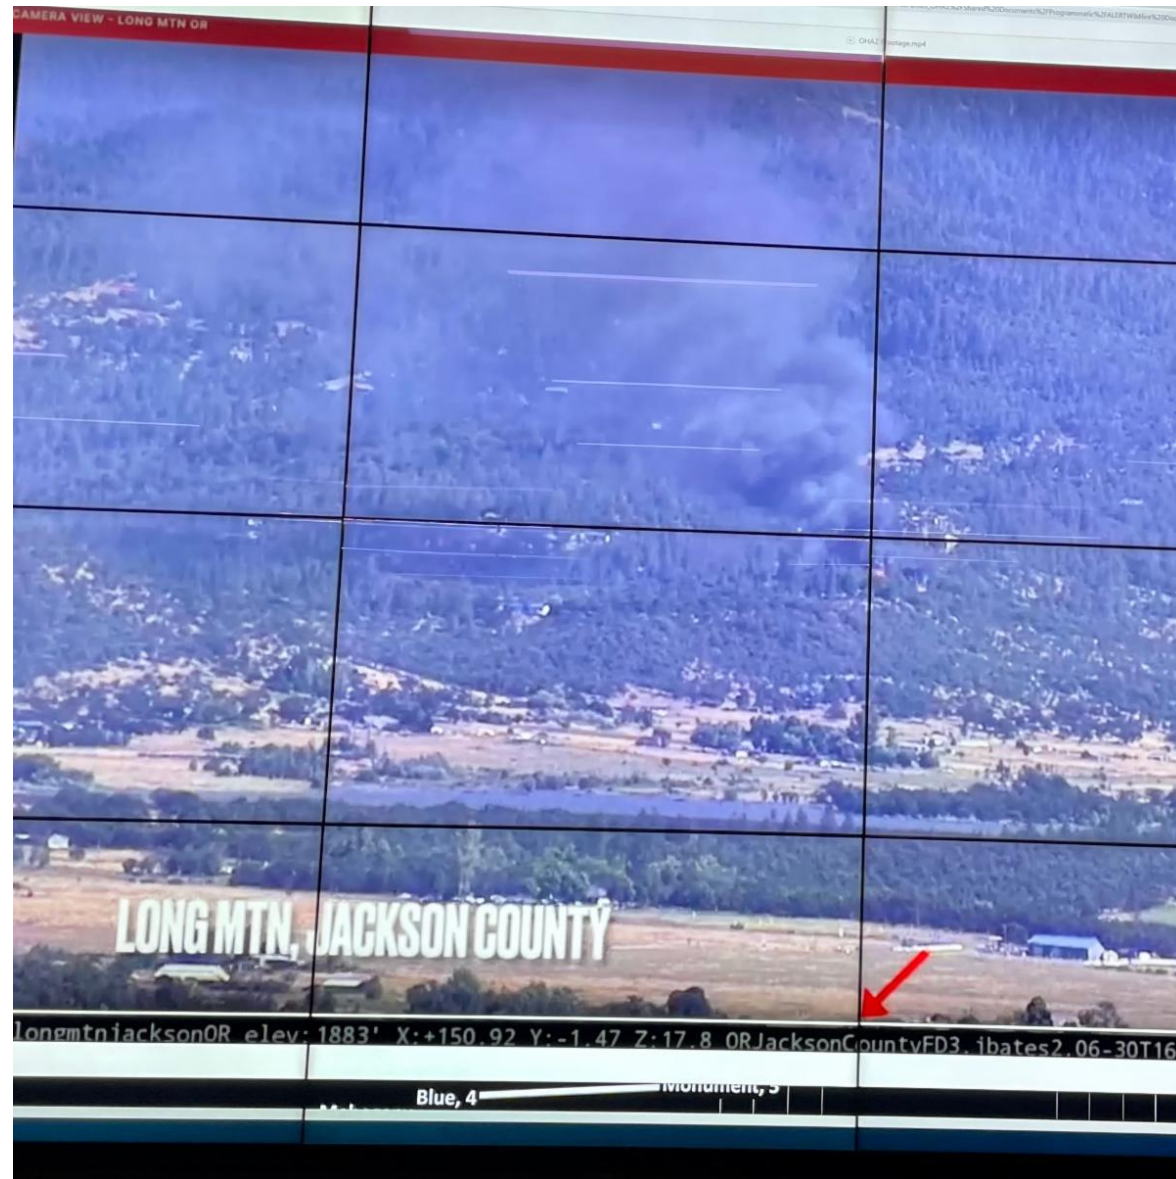

**HB 3219:
Supporting
Oregon Hazards Lab**

INSTALL OF CRESTVIEW CAMERA, LANE COUNTY

Installing a camera on an existing tower

Early detection- camera in Jackson County

Cameras monitoring multiple sites around the state