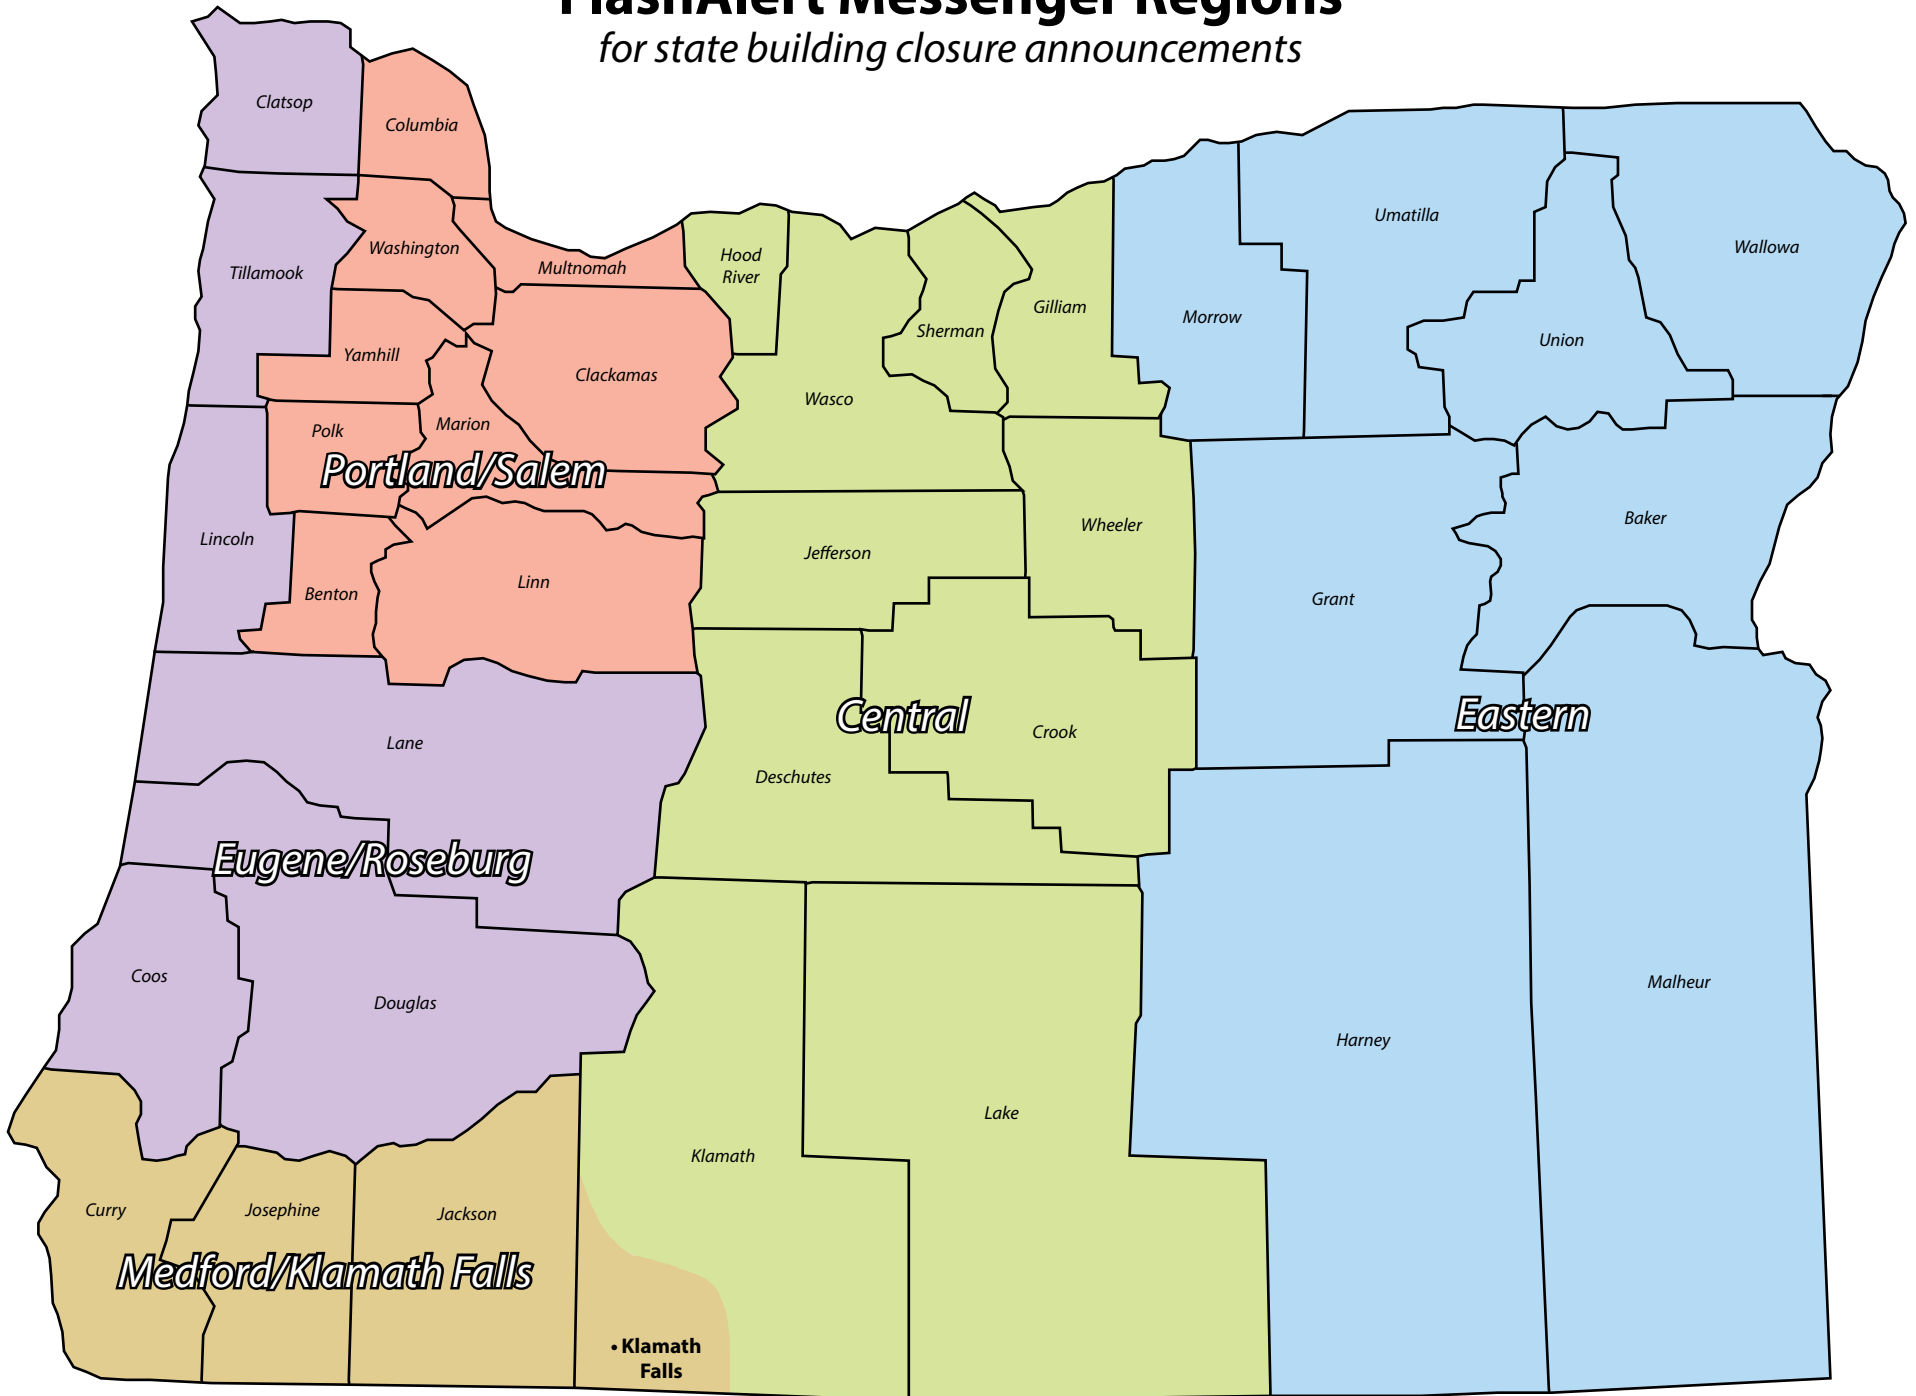

FlashAlert Messenger Regions

for state building closure announcements

Ready to sign up? Follow the instructions on the state building closure website: <https://oregon.gov/das/pages/buildingclosureform.aspx>