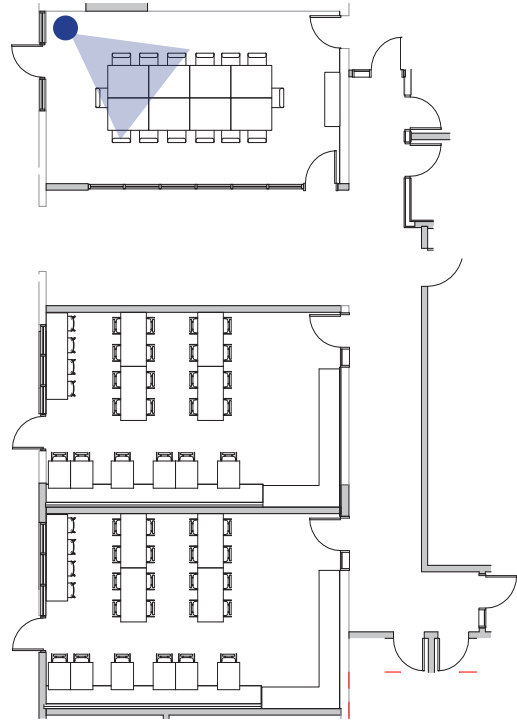

MULTIPURPOSE ROOM

CARPET TILE:
PATCRAFT - RISE PATH