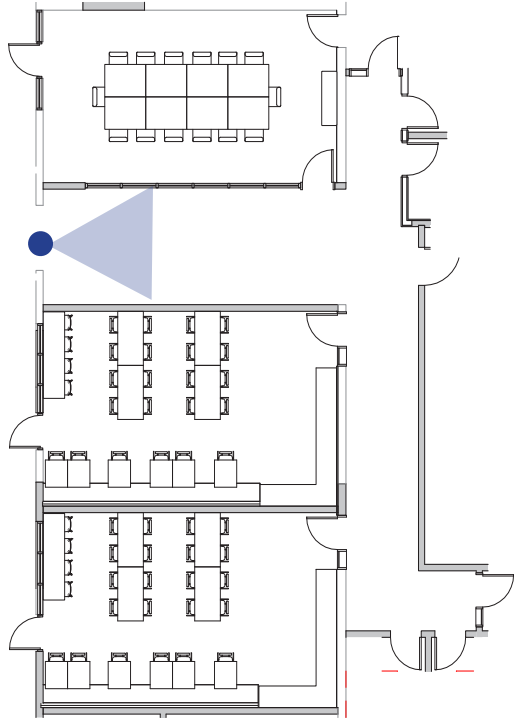

MULTIPURPOSE ROOM

LVT FLOORING:
PATCRAFT - HAZELNUT

PAINT:
SW - WHITE FLOUR

PAINT:
RODDA - WONDERLAND

WOOD BENCH

MULTIPURPOSE ROOM

CARPET TILE:
PATCRAFT - RISE PATH

PAINT:
SW - WHITE FLOUR