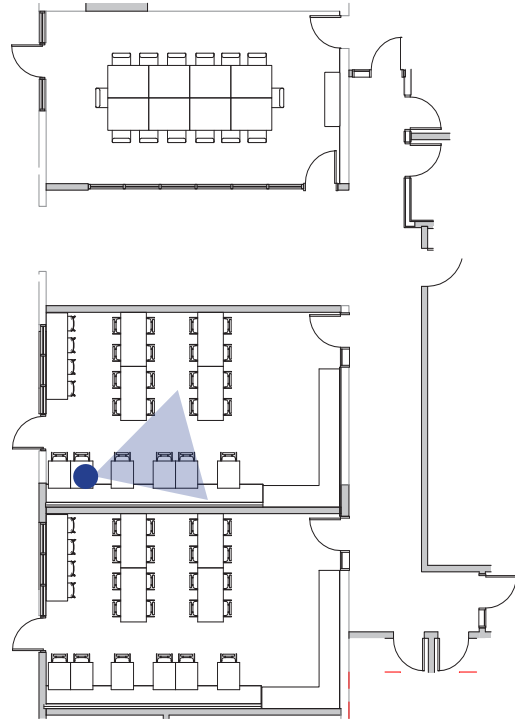

RESIDENTIAL DINING

LVT FLOORING:
PATCRAFT - HAZELNUT