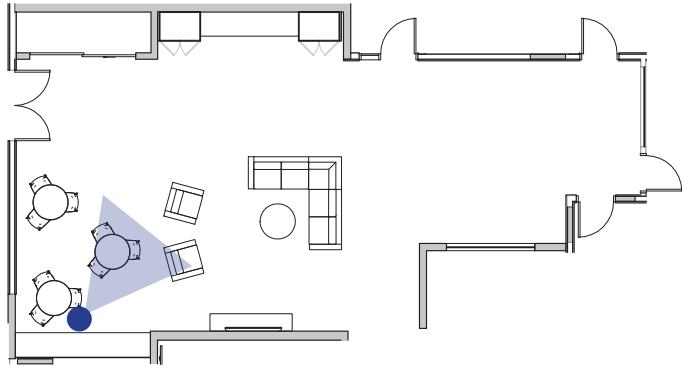

LVT FLOORING:
PATCRAFT - HAZELNUT

PAINT:
SW - WHITE FLOUR

PAINT:
SW - GRASSLAND

TILE BACKSPLASH

CASEWORK:
WHITE BIRCH WOOD VENEER

COUNTERTOP:
CORIAN SOLID SURFACE

DETOX SUITE

14 April 2023