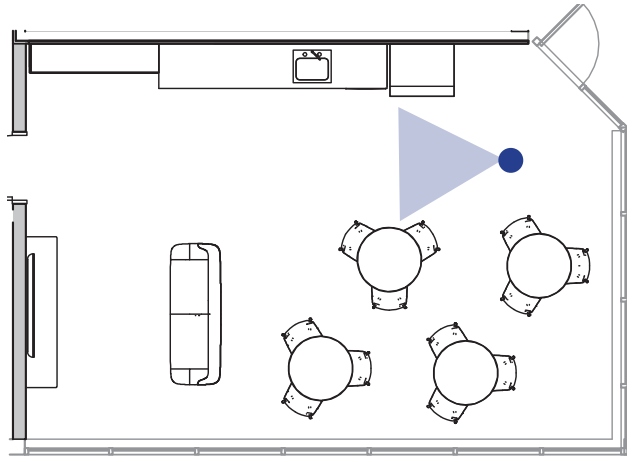

STAFF BREAK ROOM

LVT FLOORING:
PATCRAFT - HAZELNUT