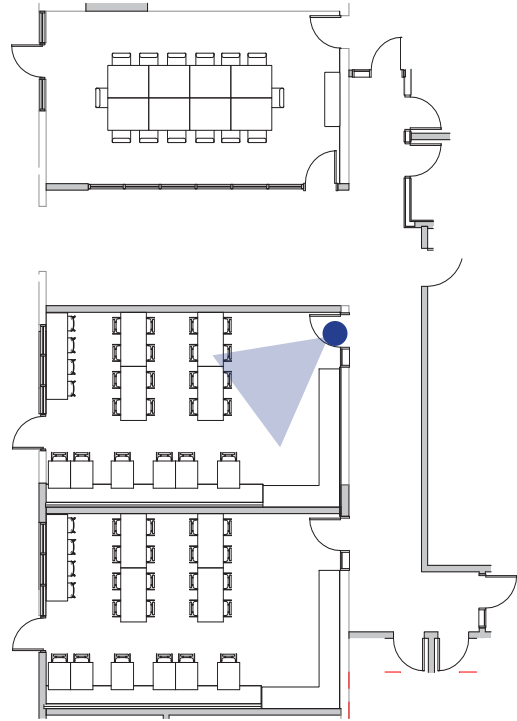

RESIDENTIAL DINING

14 April 2023

LVT FLOORING:
PATCRAFT - HAZELNUT