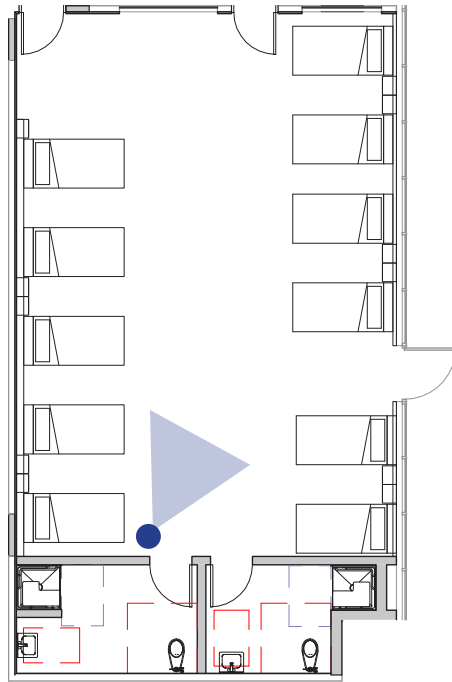

DETOX DORMITORY

LVT FLOORING:
PATCRAFT - HAZELNUT