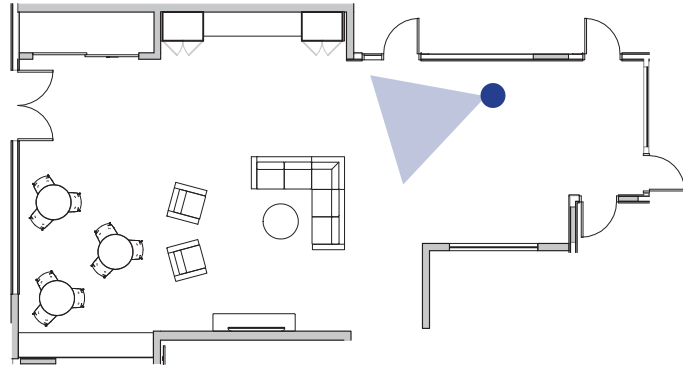

LVT FLOORING:
PATCRAFT - HAZELNUT

PAINT:
SW - WHITE FLOUR

PAINT:
SW - GRASSLAND

TILE BACKSPLASH

CASEWORK:
WHITE BIRCH WOOD VENEER

COUNTERTOP:
CORIAN SOLID SURFACE

DETOX NURSE'S STATION

14 April 2023