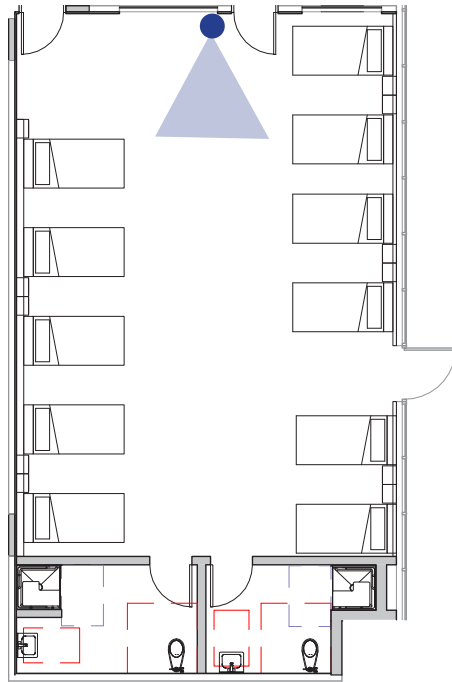

DETOX NURSE'S STATION

LVT FLOORING:
PATCRAFT - HAZELNUT

PAINT:
SW - WHITE FLOUR

CASEWORK:
WHITE BIRCH WOOD VENEER

DETOX DORMITORY

14 April 2023

LVT FLOORING:
PATCRAFT - HAZELNUT

PAINT:
SW - WHITE FLOUR