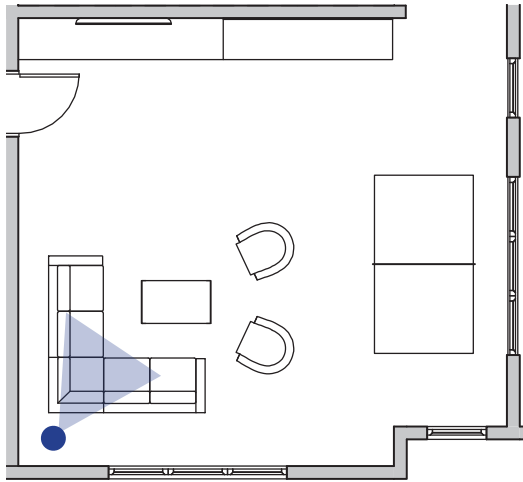

RESIDENTIAL DAYROOM

14 April 2023

CARPET TILE:
PATCRAFT - RISE PATH