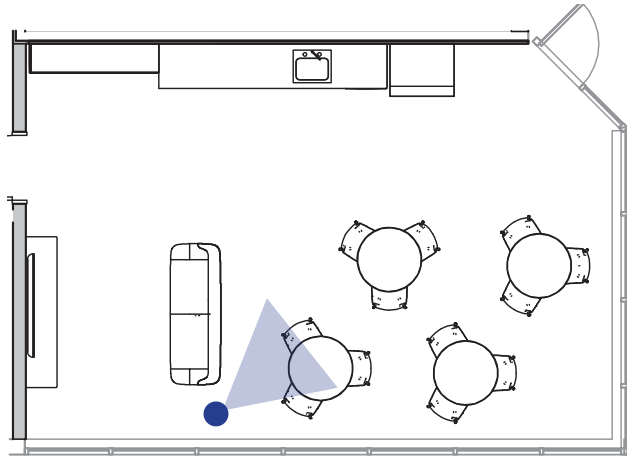

STAFF BREAK ROOM

14 April 2023

LVT FLOORING:
PATCRAFT - HAZELNUT