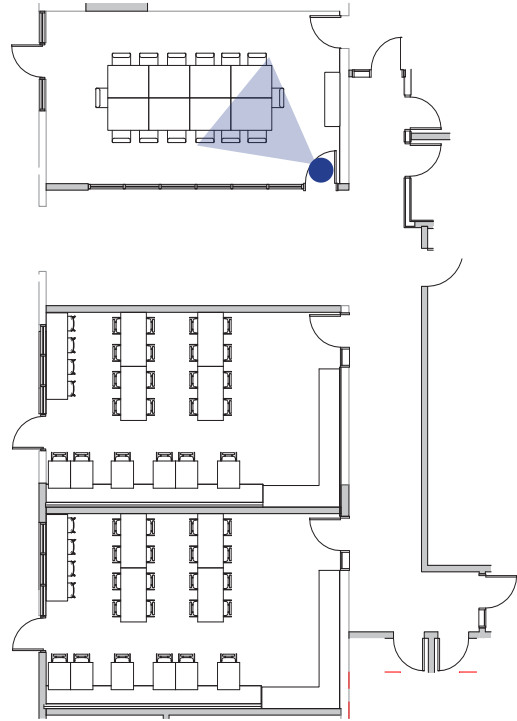

MULTIPURPOSE ROOM

LVT FLOORING:
PATCRAFT - HAZELNUT

PAINT:
SW - WHITE FLOUR

PAINT:
RODDA - WONDERLAND

WOOD BENCH

MULTIPURPOSE ROOM

CARPET TILE:
PATCRAFT - RISE PATH

PAINT:
SW - WHITE FLOUR