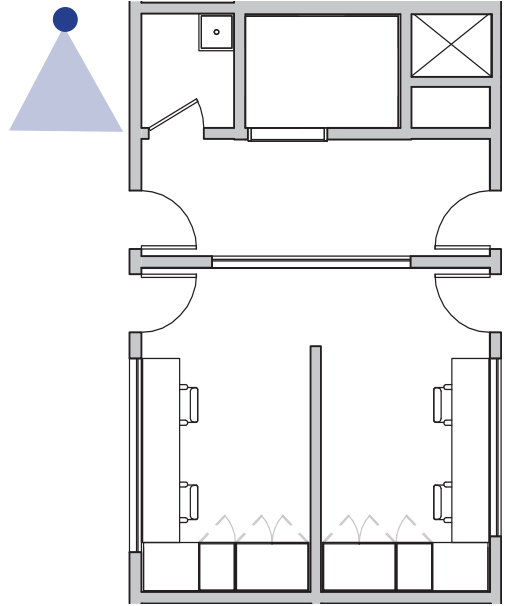

RESIDENTIAL CORRIDOR

14 April 2023

LVT FLOORING:
PATCRAFT - HAZELNUT