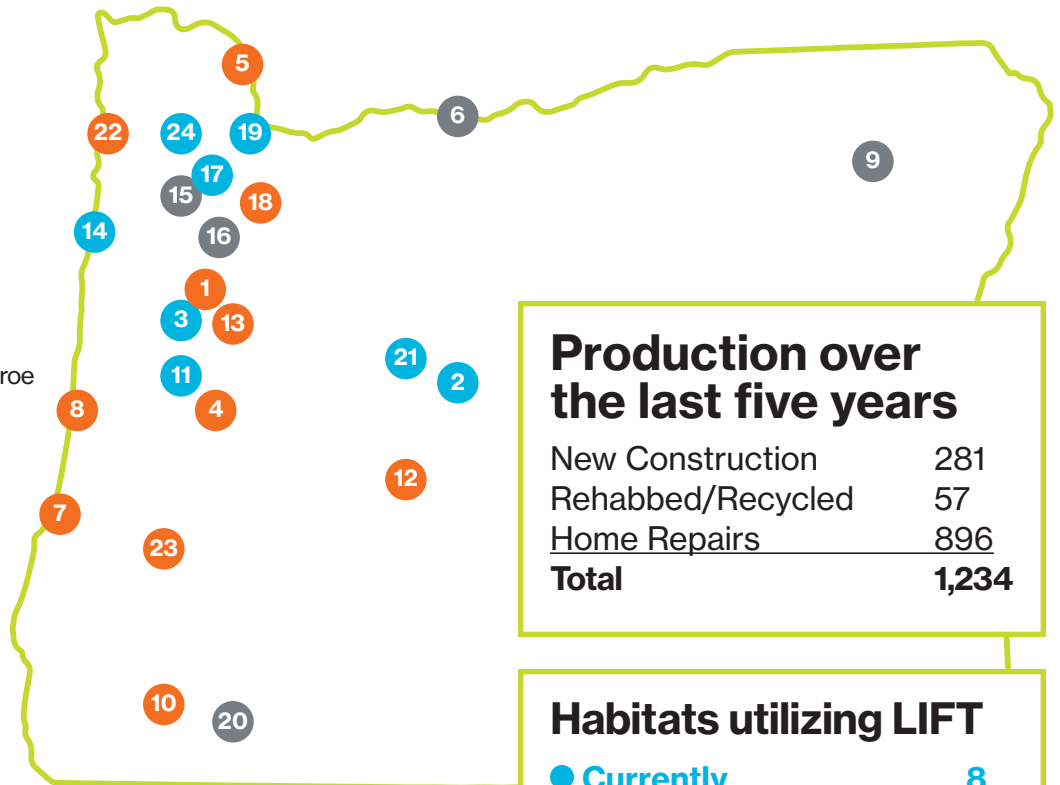

Building homes, communities and hope

Habitat for Humanity partners with families and individuals to build and improve places to call home. We believe affordable housing plays a critical role in building strong and vibrant communities.

Where we build

1. Albany Area
2. Bend-Redmond
3. Benton
4. Central Lane
5. Columbia County
6. Columbia Gorge
7. Coos County
8. Florence
9. Grande Ronde Valley
10. Grants Pass Area
11. Junction City/Harrisburg/Monroe
12. La Pine Sunriver
13. Lebanon Area
14. Lincoln County
15. McMinnville Area
16. Mid-Willamette Valley
17. Newberg Area
18. North Willamette Valley
19. Portland Region
20. Rogue Valley
21. Sisters Area
22. Tillamook County
23. Umpqua Valley
24. West Tuality

Production over the last five years

New Construction	281
Rehabbed/Recycled	57
Home Repairs	896
Total	1,234

Habitats utilizing LIFT

● Currently	8
● Would like to	11
● Not currently using	5