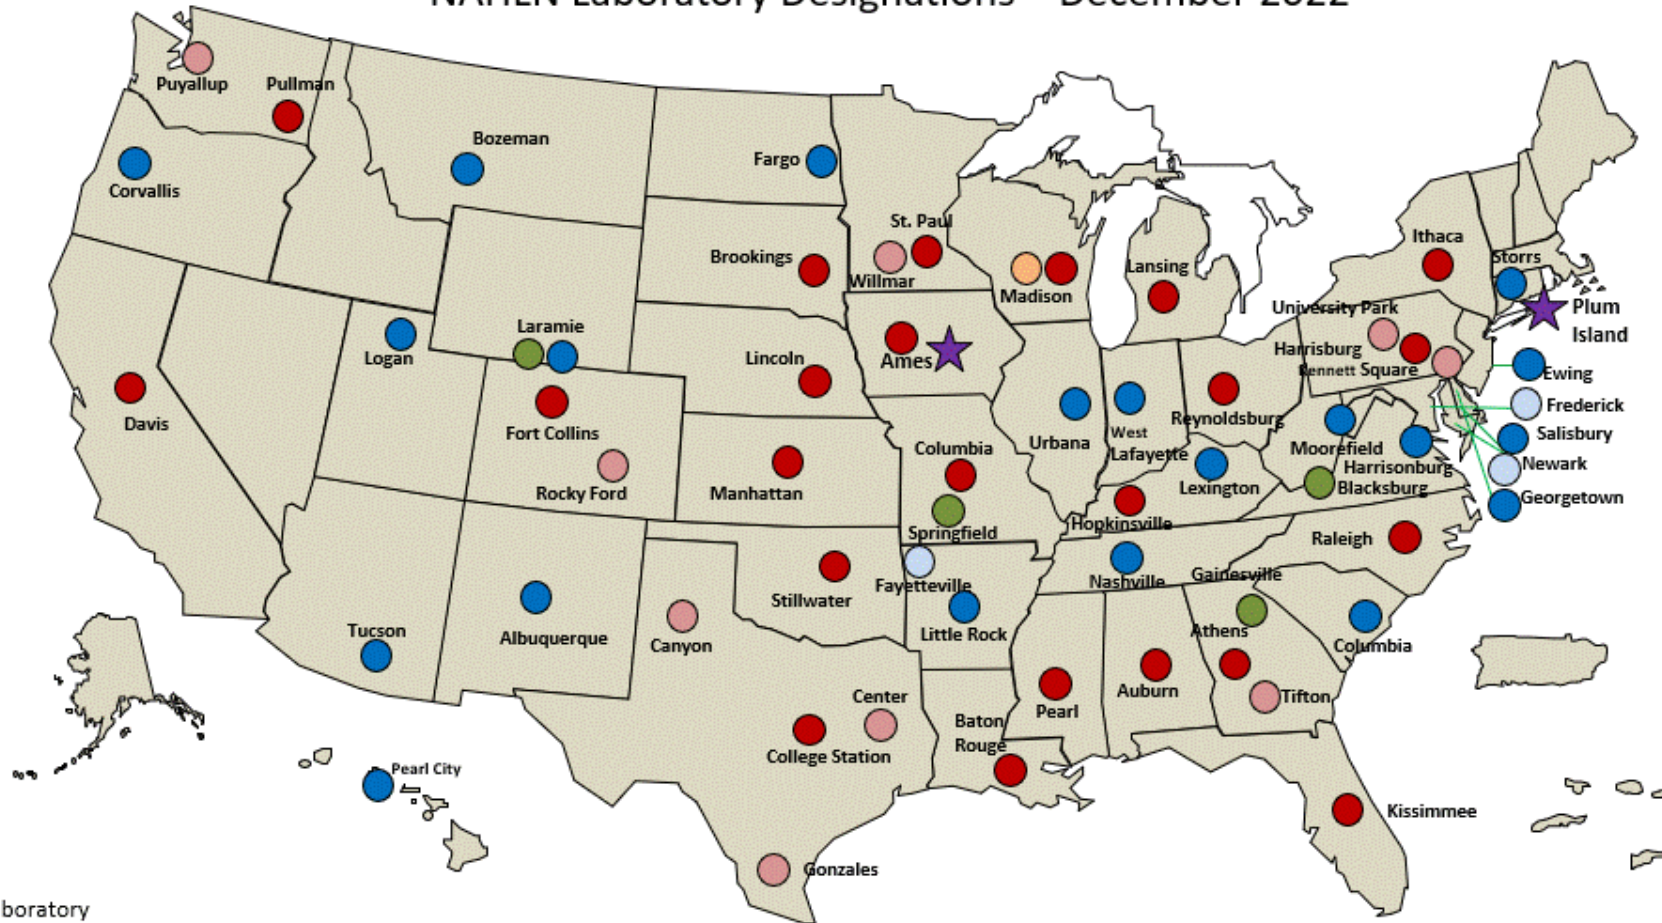

The Oregon Veterinary Diagnostic Laboratory: Oregon's One Health Laboratory

Oregon State University

Oregon Veterinary
Diagnostic Laboratory

Accreditation

Numbers

Stakeholders

Challenges

Mission

Invitation

Oregon State University
Oregon Veterinary
Diagnostic Laboratory

NAHLN Laboratory Designations – December 2022

- Level 1 Laboratory
- Level 1 Branch Laboratory
- Level 2 Laboratory
- Level 2 Branch Laboratory
- Level 3 Laboratory
- Affiliate Laboratory
- ★ National Veterinary Services Laboratories