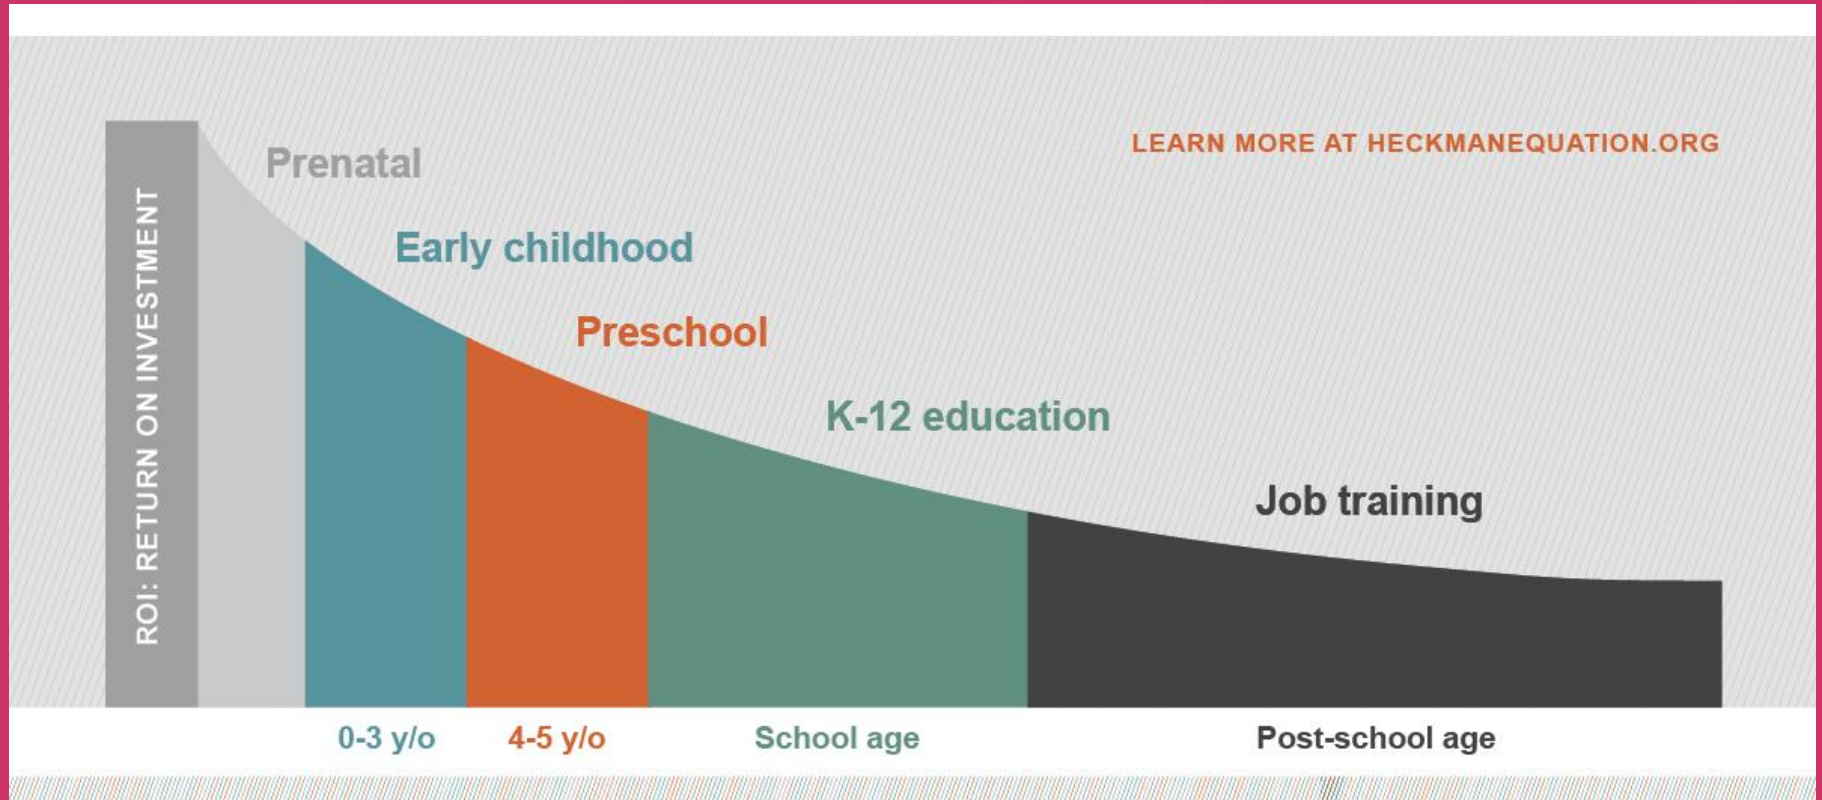

Heckman's Curve

Jack

Oregon zipcodes: 97001-97920