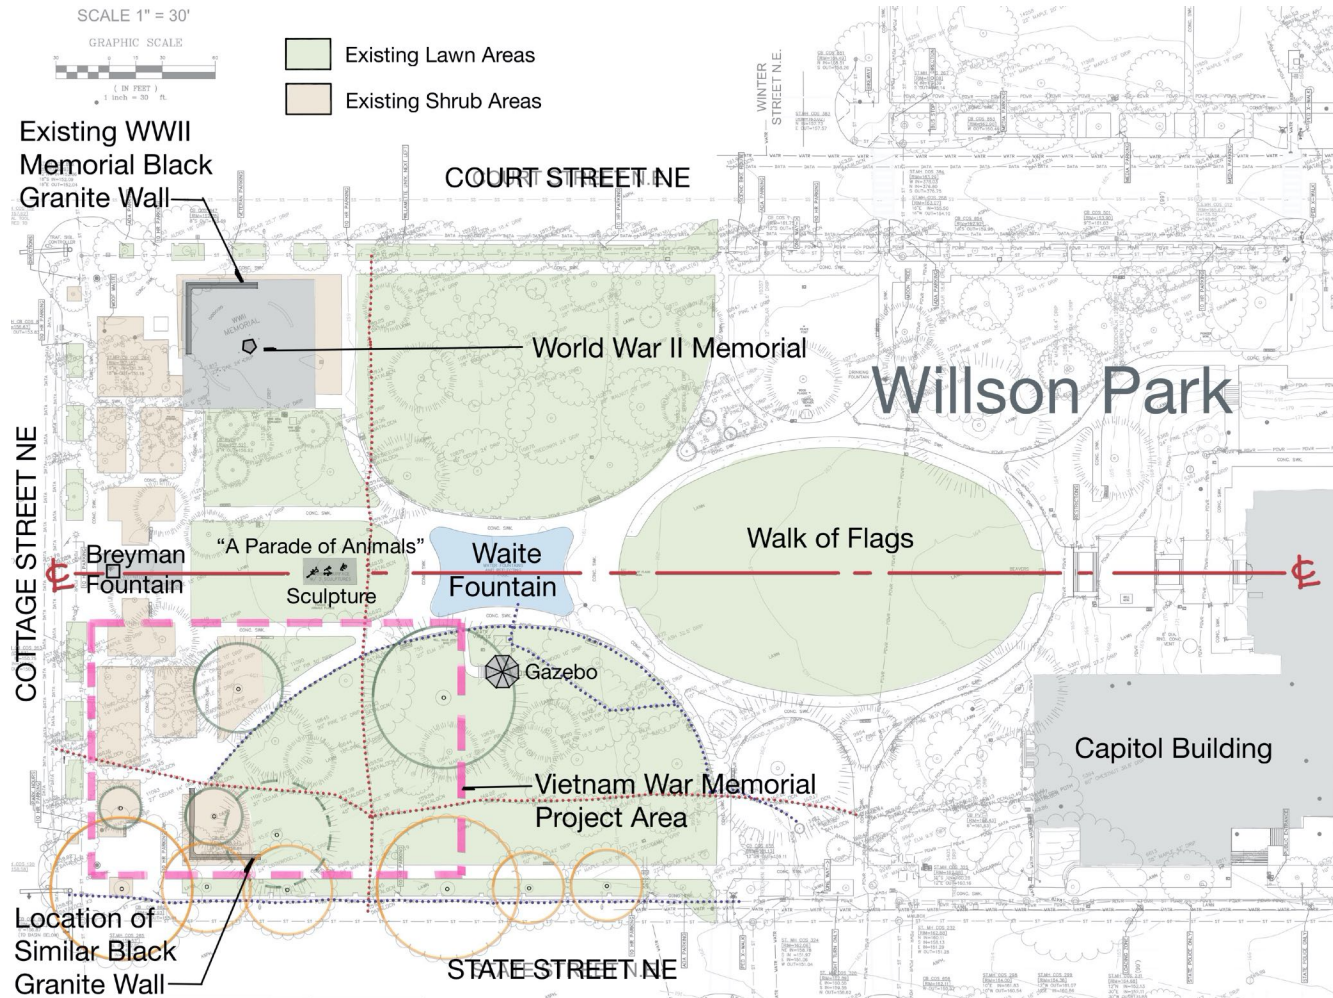

Mike Abbaté, FASLA Landscape Architect

State Capitol State Park 2010 General Park Plan

Site Context

Willson Park has a symmetrical and axial geometry, with the centerline originating in the middle of the Capitol Rotunda, and extending west through the Walk of Flags, Waite Fountain and Breyman Fountain.

The proposed Vietnam War Memorial on the South is carefully placed to mirror the location of the existing World War II Memorial to the North

Site Photos

Looking SE at existing WWII Memorial Site
(from Court St. and Cottage St.)

Looking NE at current conditions at Vietnam War Memorial Site
(from State St. and Court St.)

Design Concept: Comparing the Wars & the Oregon Capitol's Memorials

	WWII	Vietnam
WAR	Solid Public Support	Fractured Public Support
	Vets Welcomed Home	Vets Ignored or Insulted
	Moms & Dads	Sons & Daughters

Design Images: View at Memorial Entry @ Cottage & State Streets

Slide 7

Design Images: View SE across Meeting & Gathering Plaza

Slide 8

Design Images: View of Inscribed Column Wall with “Embracing Tree”

Slide 9