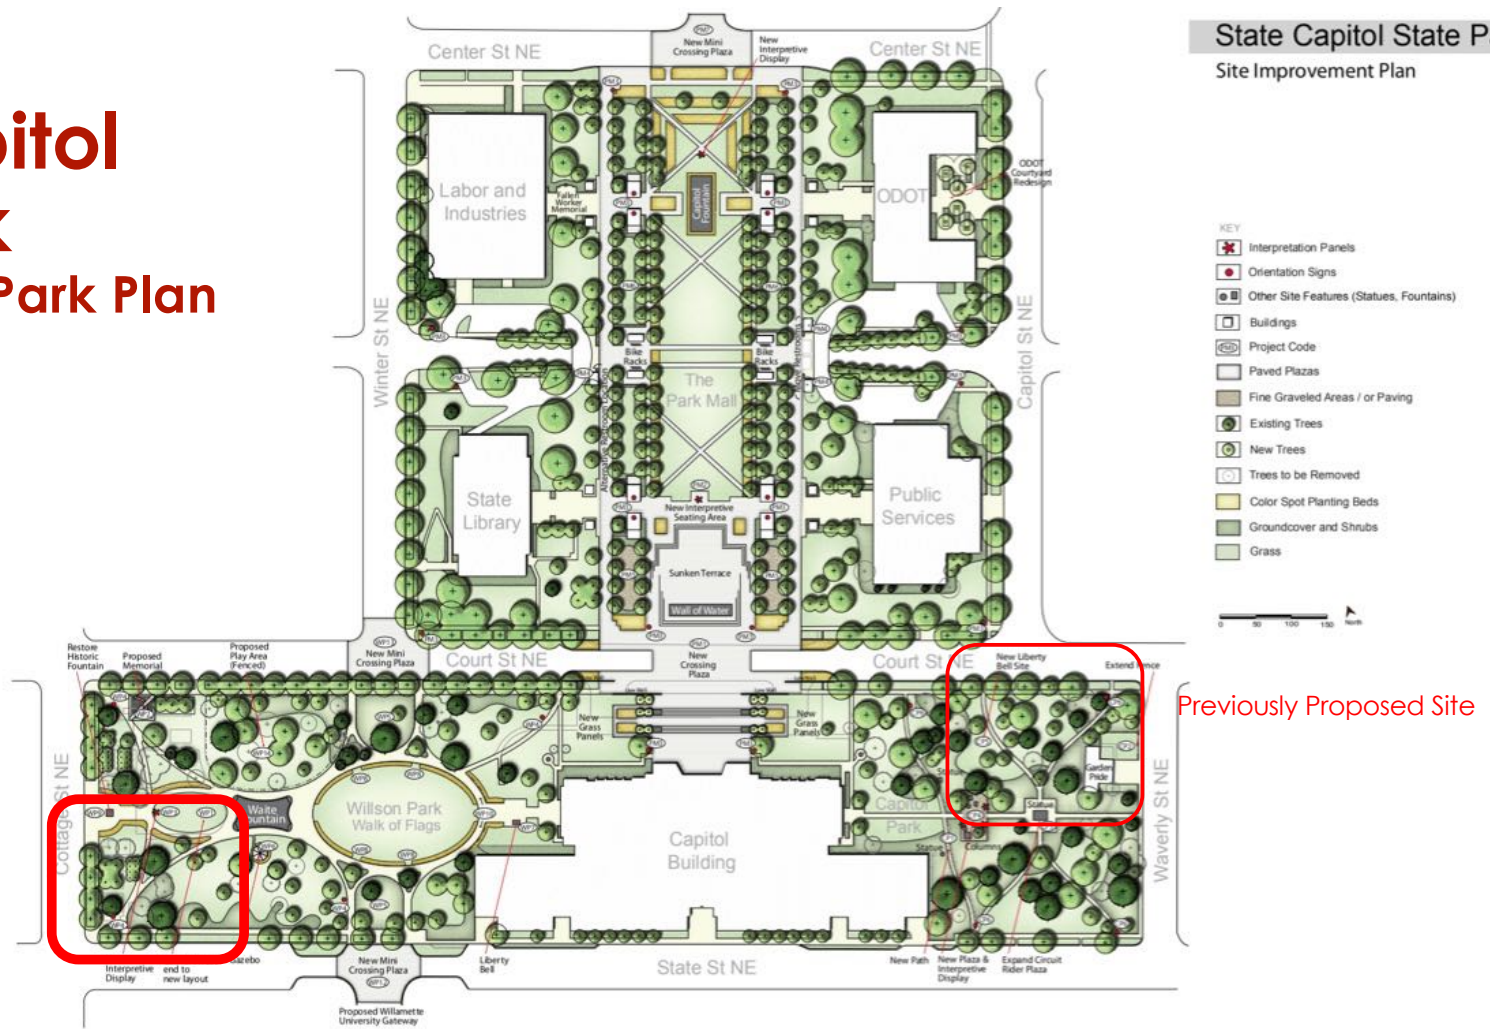

Mike Abbaté, FASLA Landscape Architect

State Capitol State Park 2010 General Park Plan

Site Context

Willson Park has a symmetrical and axial geometry, with the centerline originating in the middle of the Capitol Rotunda, and extending west through the Walk of Flags, Waite Fountain and Breyman Fountain.

The proposed Vietnam War Memorial on the South is carefully placed to mirror the location of the existing World War II Memorial to the North

Site Photos

Looking SE at existing WWII Memorial Site
(from Court St. and Cottage St.)

	WWII	Vietnam
MEMORIAL	Square Corners	Arcs & Curves
	No Nature	Embrace Nature
	Made of the World	Made of Oregon

Slide 5

Memorial Plan:

LEGEND	
Memorial Elements	
1	Memorial Monument - Black Granite Columns
2	Brothers Benches
3	MA - POW Stations
4	Nurses Station
5	Honor Station - Wetland Water Feature
7	A Soldier's Return
8	Meeting & Gathering Station
9	Persian Gulf War Memorial
10 A-C	Gold Star Families Memorial Monument Options
11	Purple Heart State Plaque
Other Features	
A	Oregon Basalt Walls 30" tall x 36" wide
B	8' Tall Lanterns
C	6' wide Concrete Walkway (color/texture change)
D	Stone Accent Paving @ Fuschia Bed
E	Concrete Walks
F	Shrubs & Groundcovers
G	Lawn
H	Bamboo Screen

Design Images: View at Memorial Entry @ Cottage & State Streets

Slide 7

Design Images: View SE across Meeting & Gathering Plaza

Slide 8

Design Images: View of Inscribed Column Wall with “Embracing Tree”

Slide 9