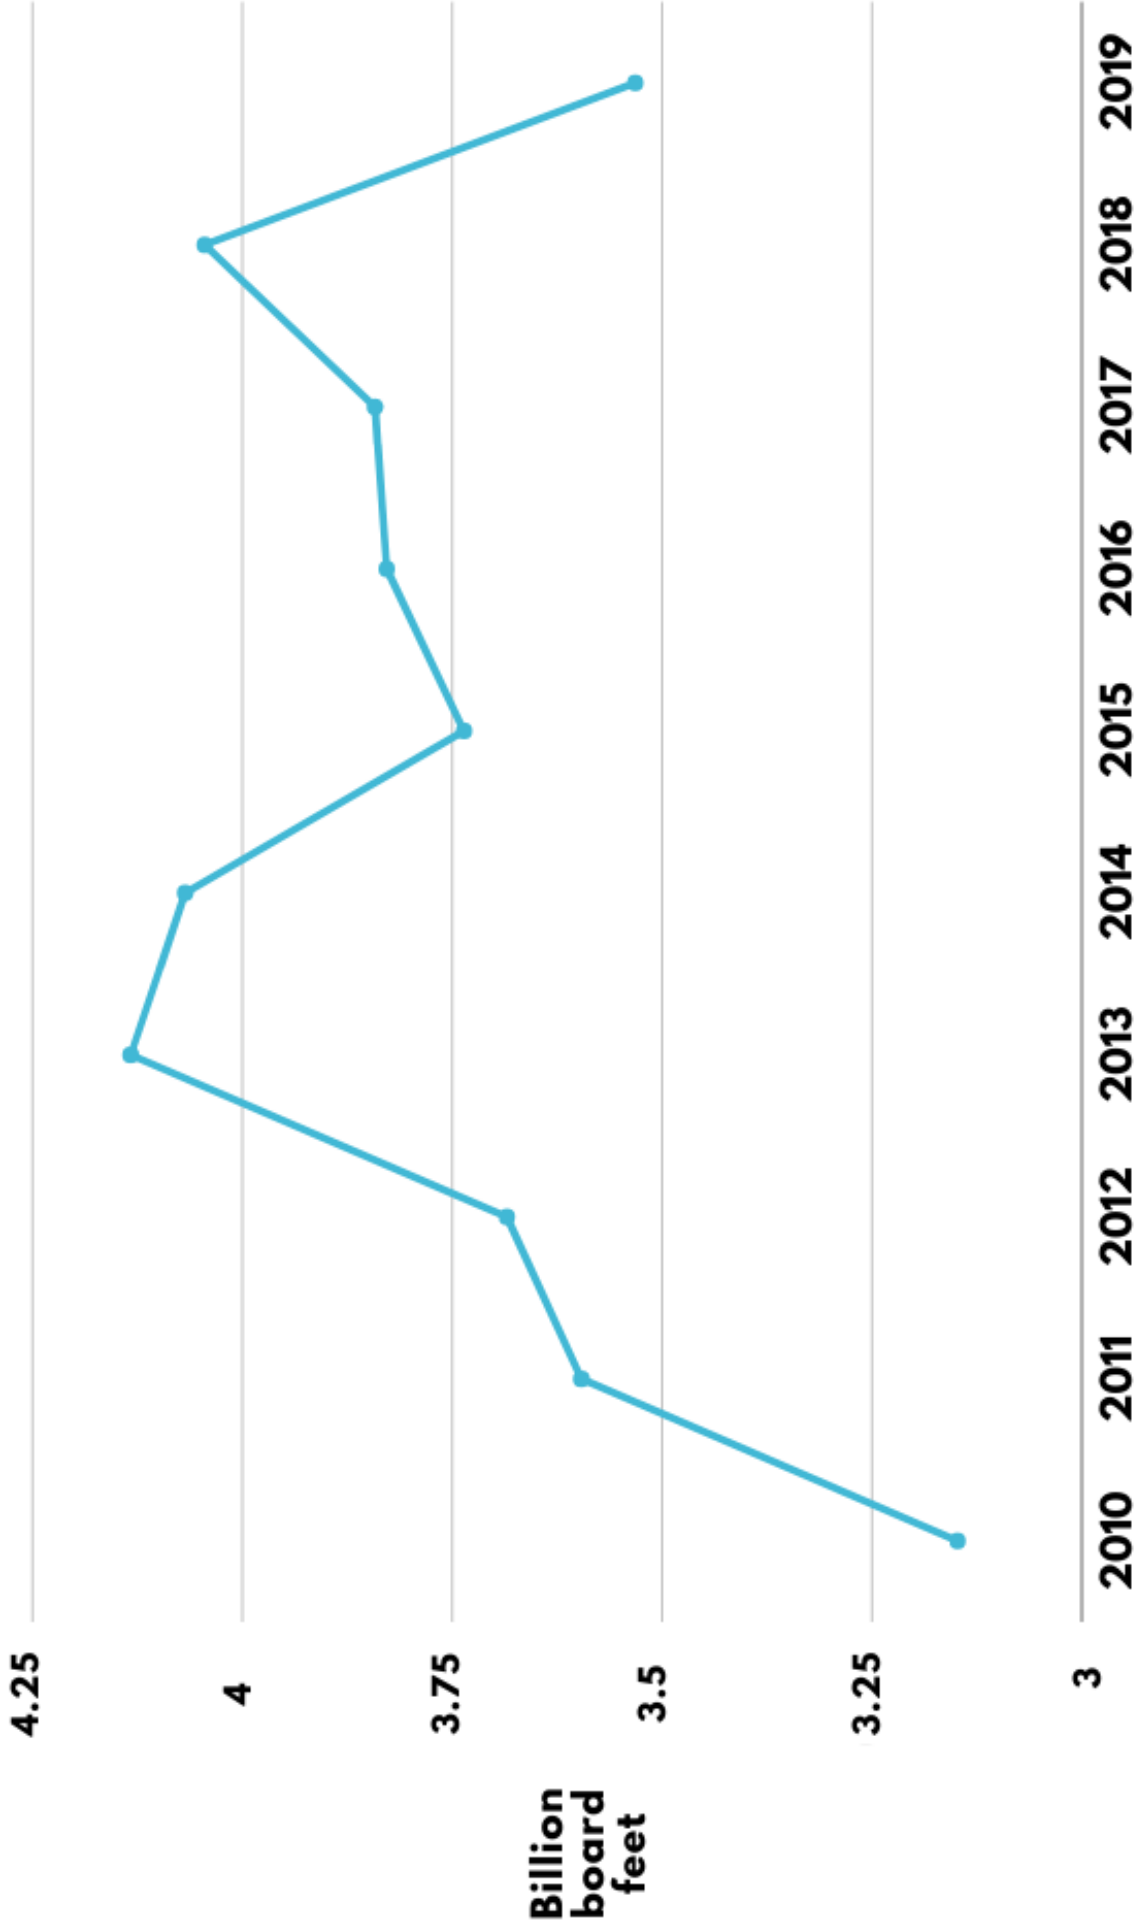

Oregon Annual Timber Harvest Levels

Fluctuates on average 6.6% per year