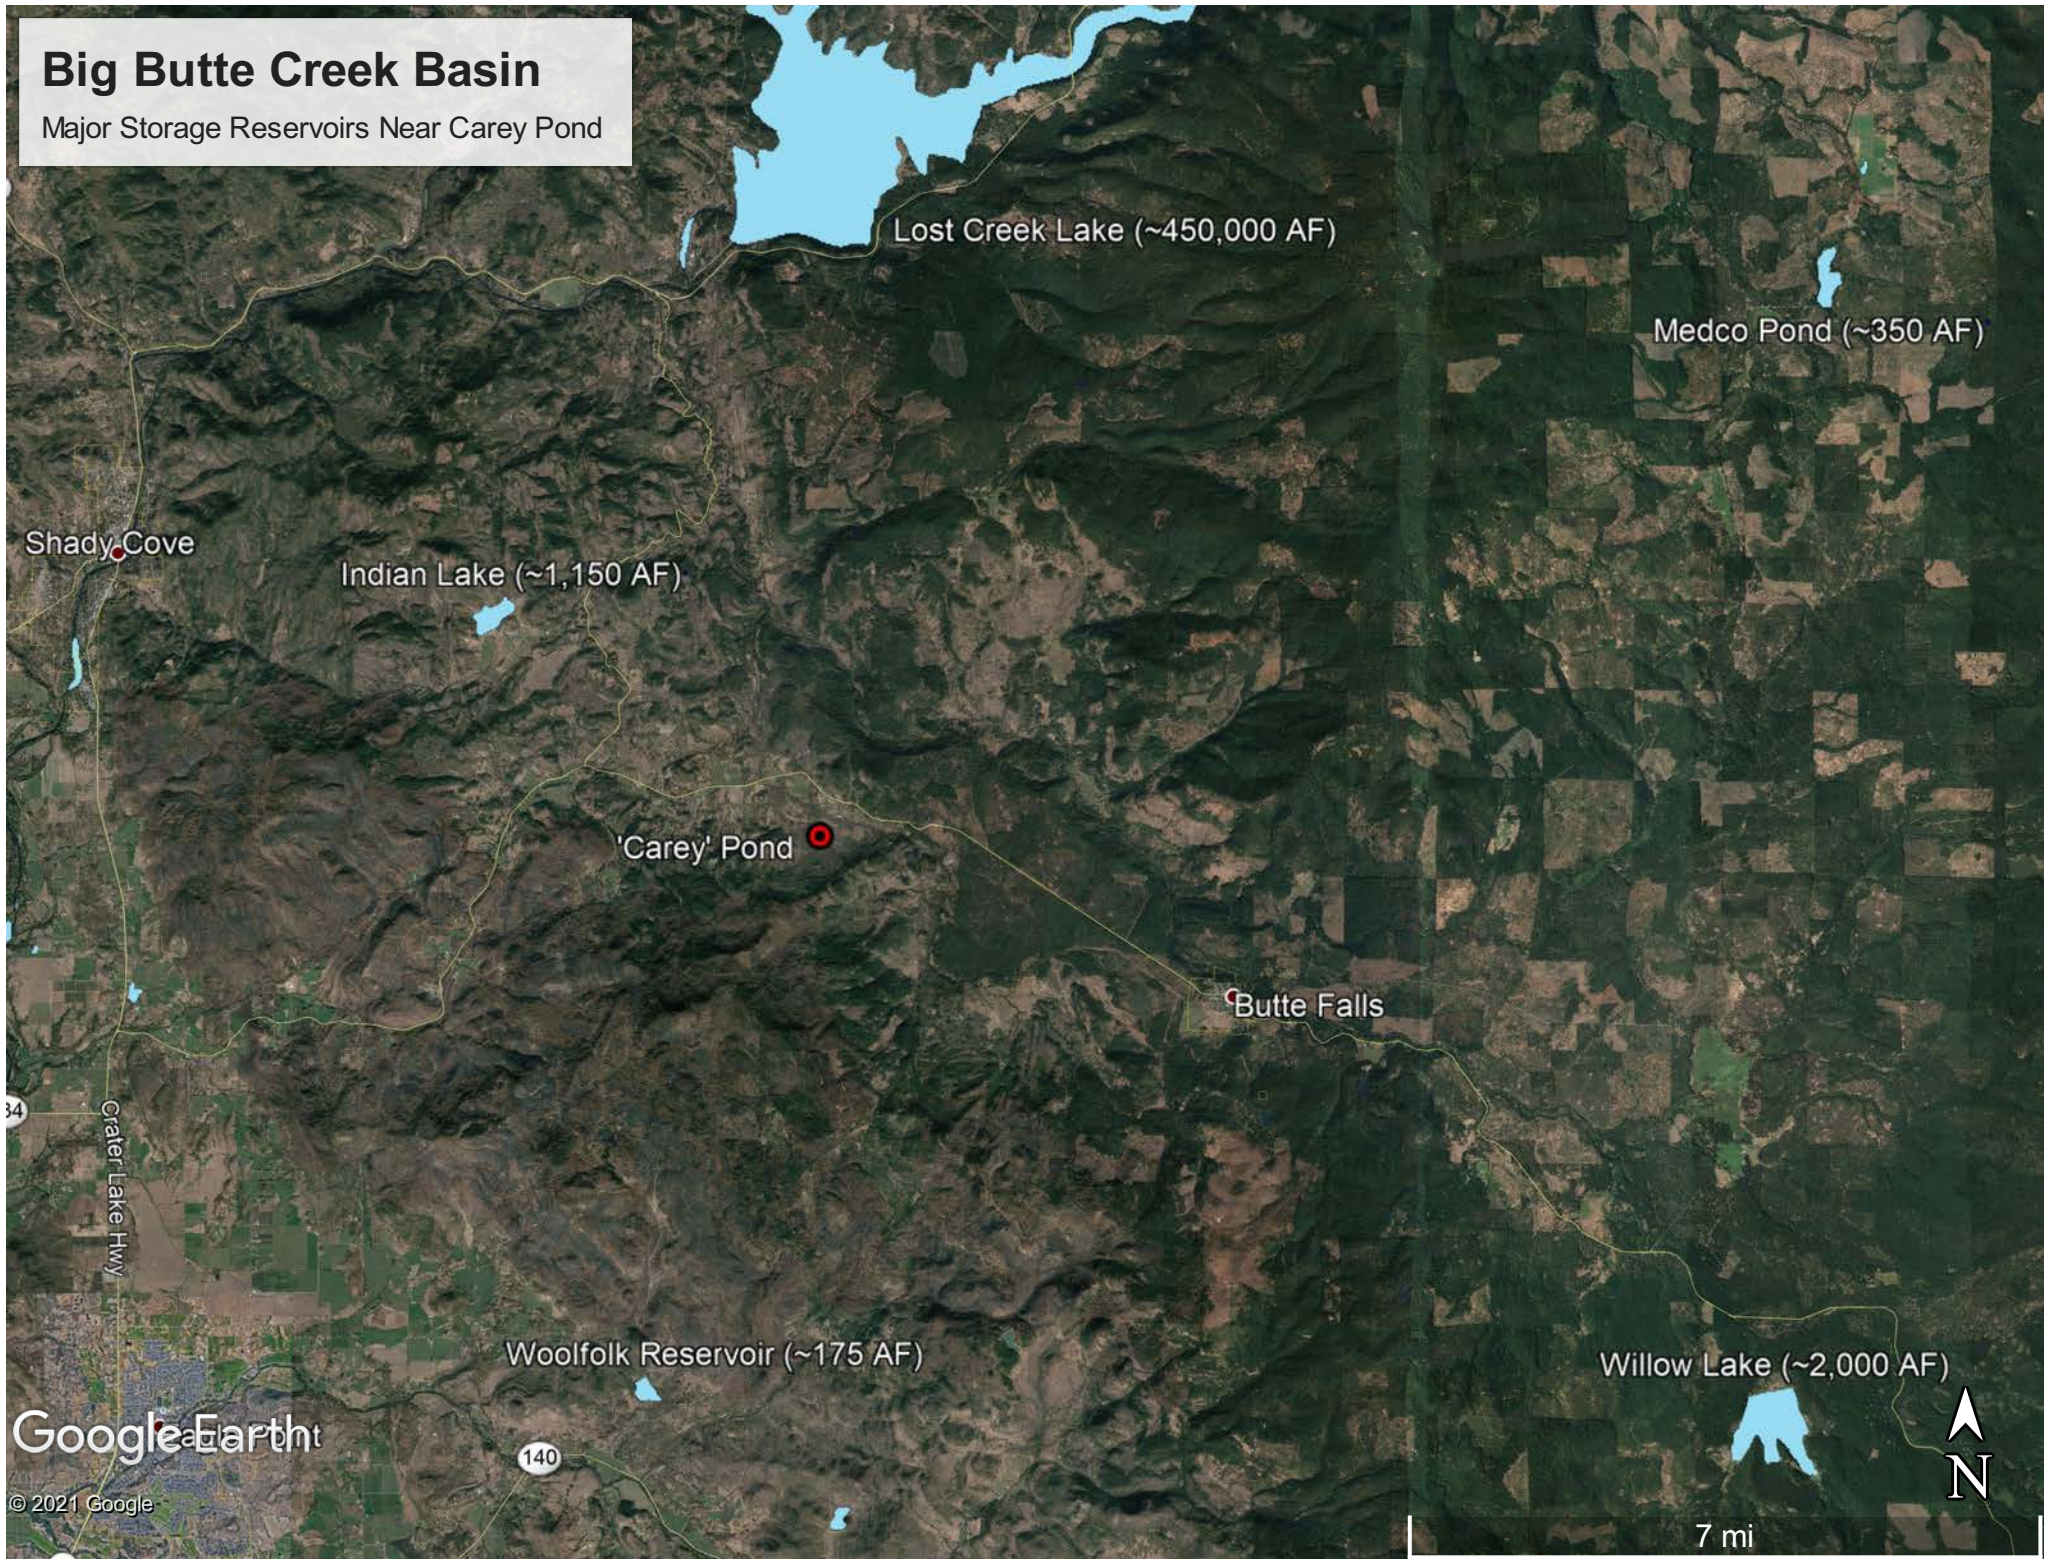

Big Butte Creek Basin

Major Storage Reservoirs Near Carey Pond

Google Earth

© 2021 Google

140

34

Crater Lake Hwy

7 mi