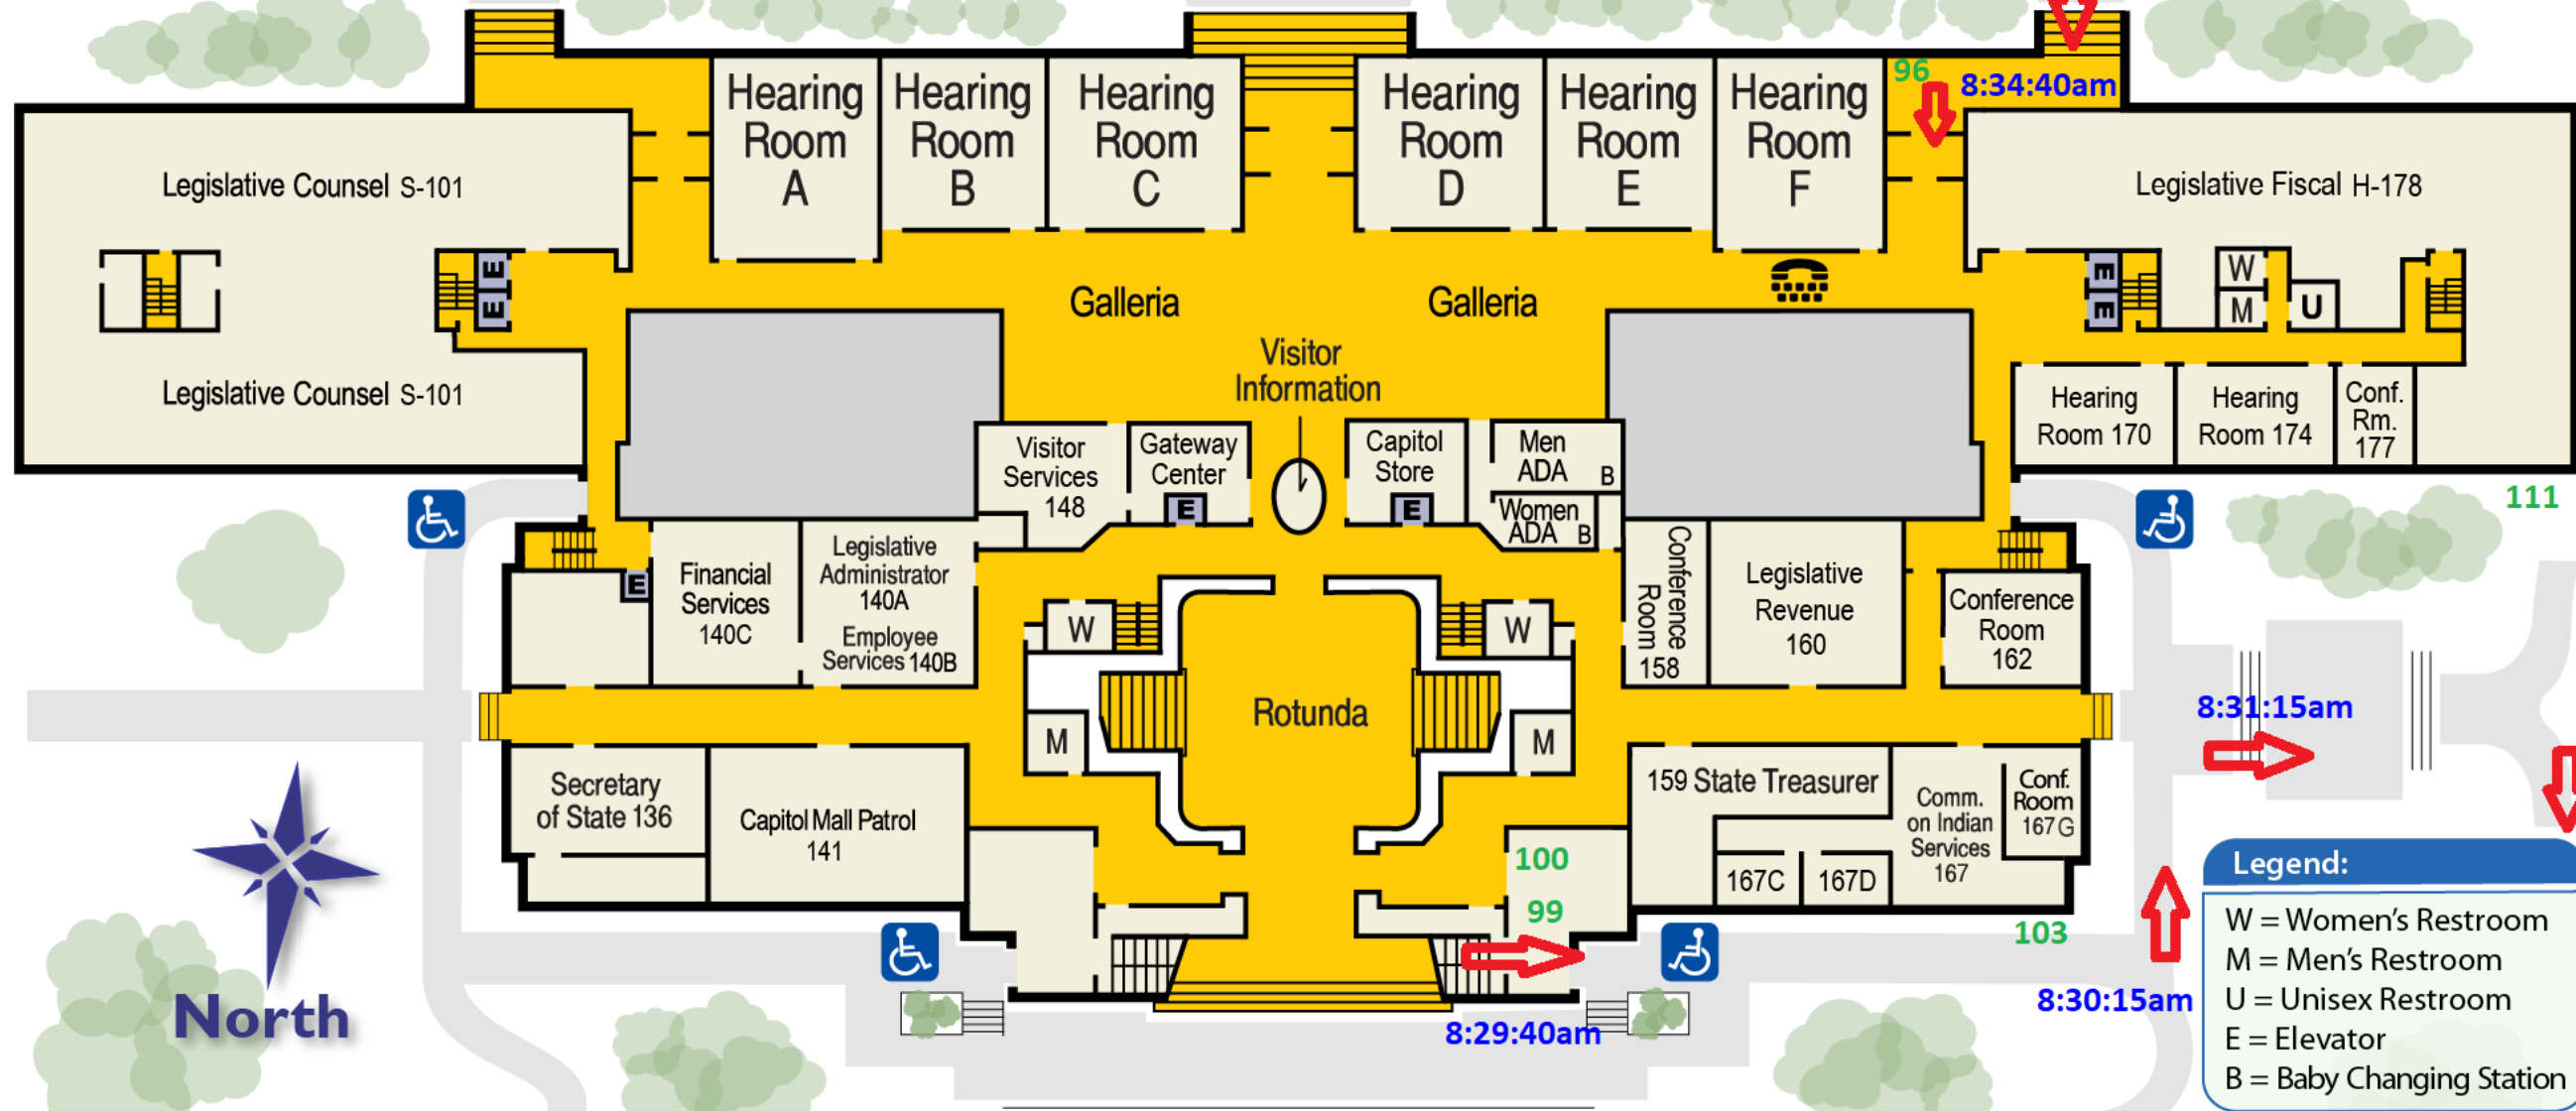

State Street

State Street

8:34:00am

Legend:
 W = Women's Restroom
 M = Men's Restroom
 U = Unisex Restroom
 E = Elevator
 B = Baby Changing Station

Construction Site

 Bus Drop Off / Pick Up 

Court Street

Court Street

8:29:40am

8:30:15am

8:31:15am

8:31:45am

8:34:40am

100

99

103

111

96

Legislative Counsel S-101

Legislative Counsel S-101

Hearing Room A

Hearing Room B

Hearing Room C

Hearing Room D

Visitor Services 148

Gateway Center

Capitol Store

Men ADA B

Women ADA B

Conference Room 158

Legislative Revenue 160

Conference Room 162