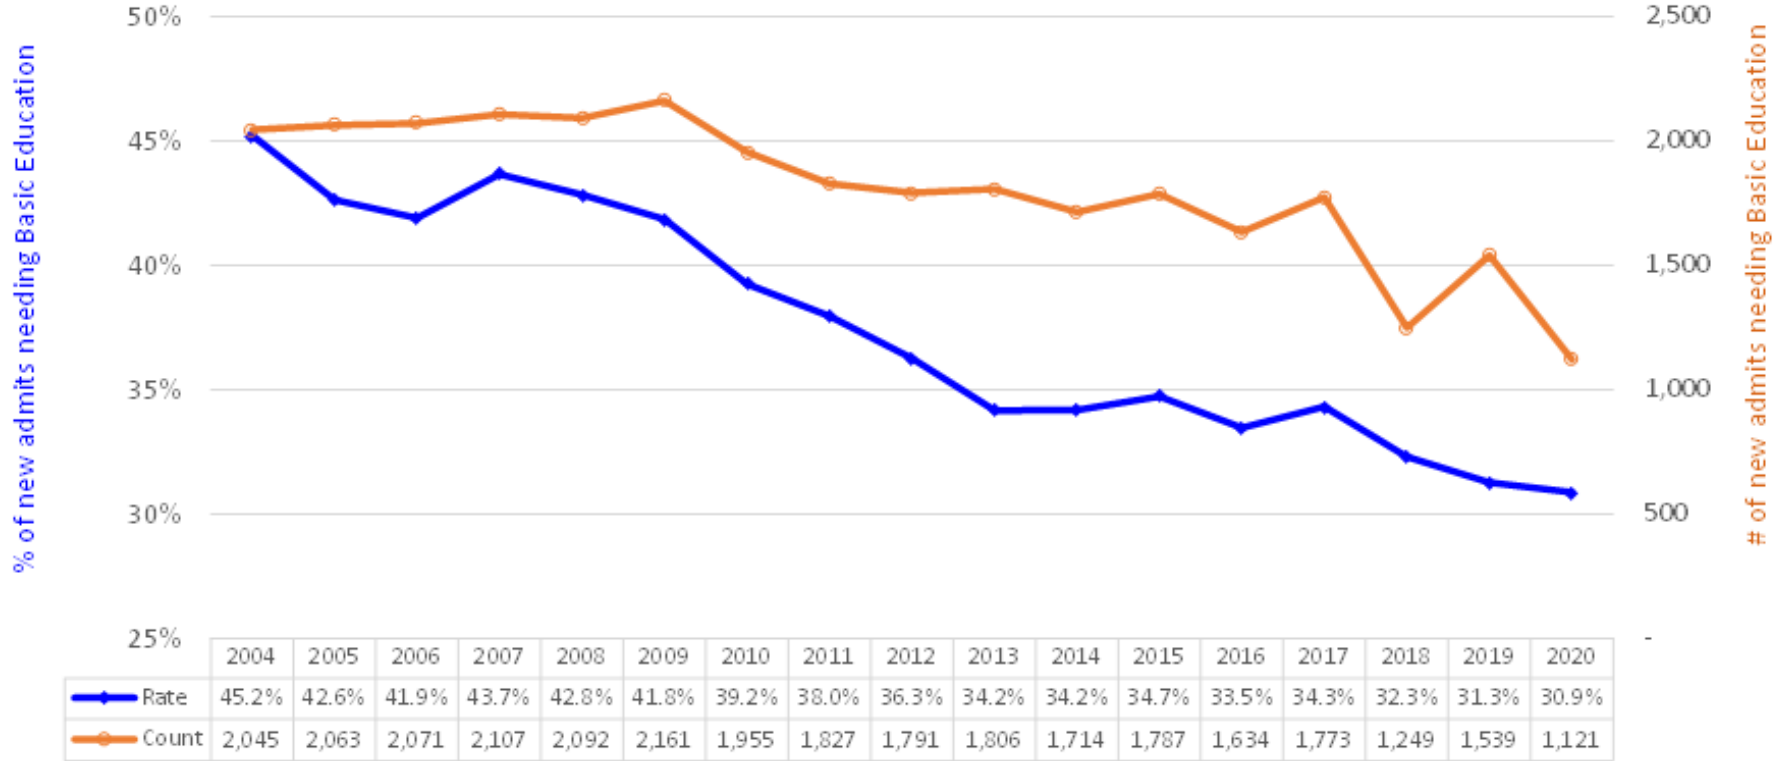

ABSD NEEDS

New Admits with Basic Education Need by Admit Year