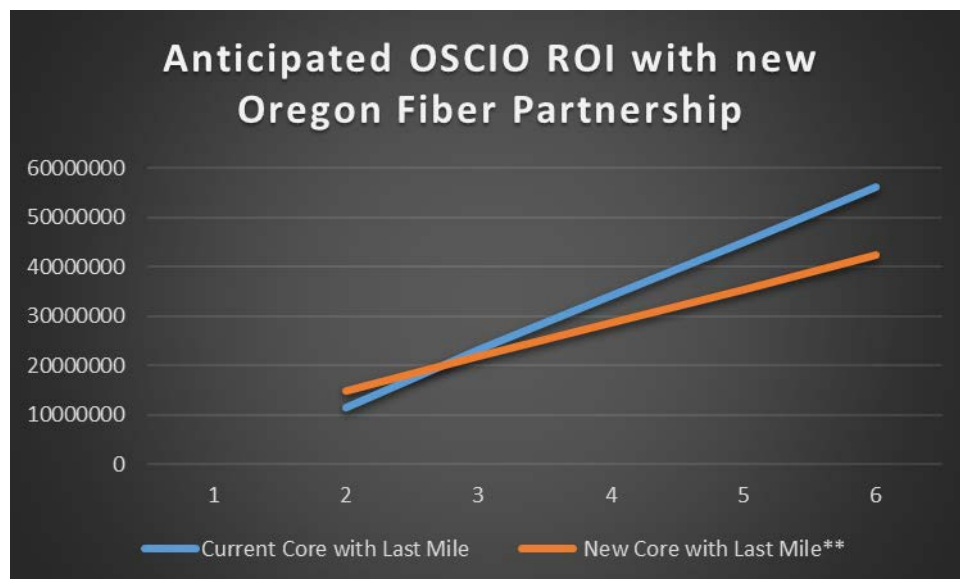

Oregon

Kate Brown, Governor

Department of Administrative Services
Office of the State Chief Information Officer
155 Cottage Street NE

February 5, 2019

Senator Rob Wagner, Co-Chair
Representative Greg Smith, Co-Chair
Joint Committee on Ways and Means, Subcommittee on General Government
900 Capitol Street, NE
Salem, OR 97301

Dear Co-Chairs Wagner and Smith,

Thank you for the opportunity to present information on the Office of the State Chief Information Officer (OSCIO) Budget in your subcommittee Monday, February 4th. During our presentation, committee members asked several questions that required further analysis and explanation. Please find those requests and responses below.

1) What will be the savings once we switch our network over to Oregon Fiber Partnership?