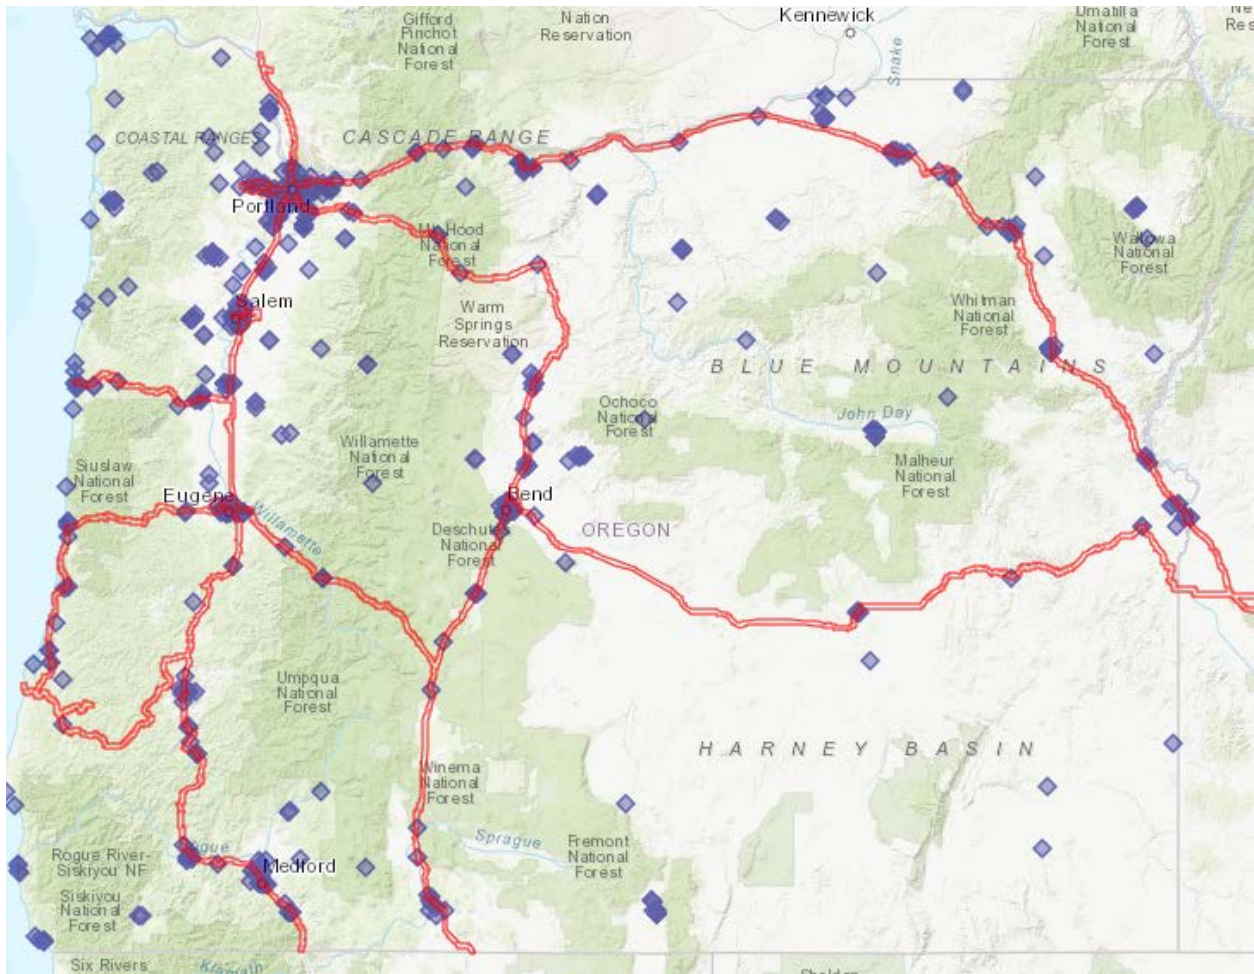

2) Where are the 600 sites that we serve with our network?

The map shown above shows the locations we serve with our network but within those blue points we may have a large number of locations in that service area.

Attached is an excel spreadsheet that shows all locations that reside on our network.

Please let us know if additional follow up is desired or additional questions arise. Thank you.

Sincerely,

Terrence Woods

State of Oregon Chief Information Officer | OSCIO