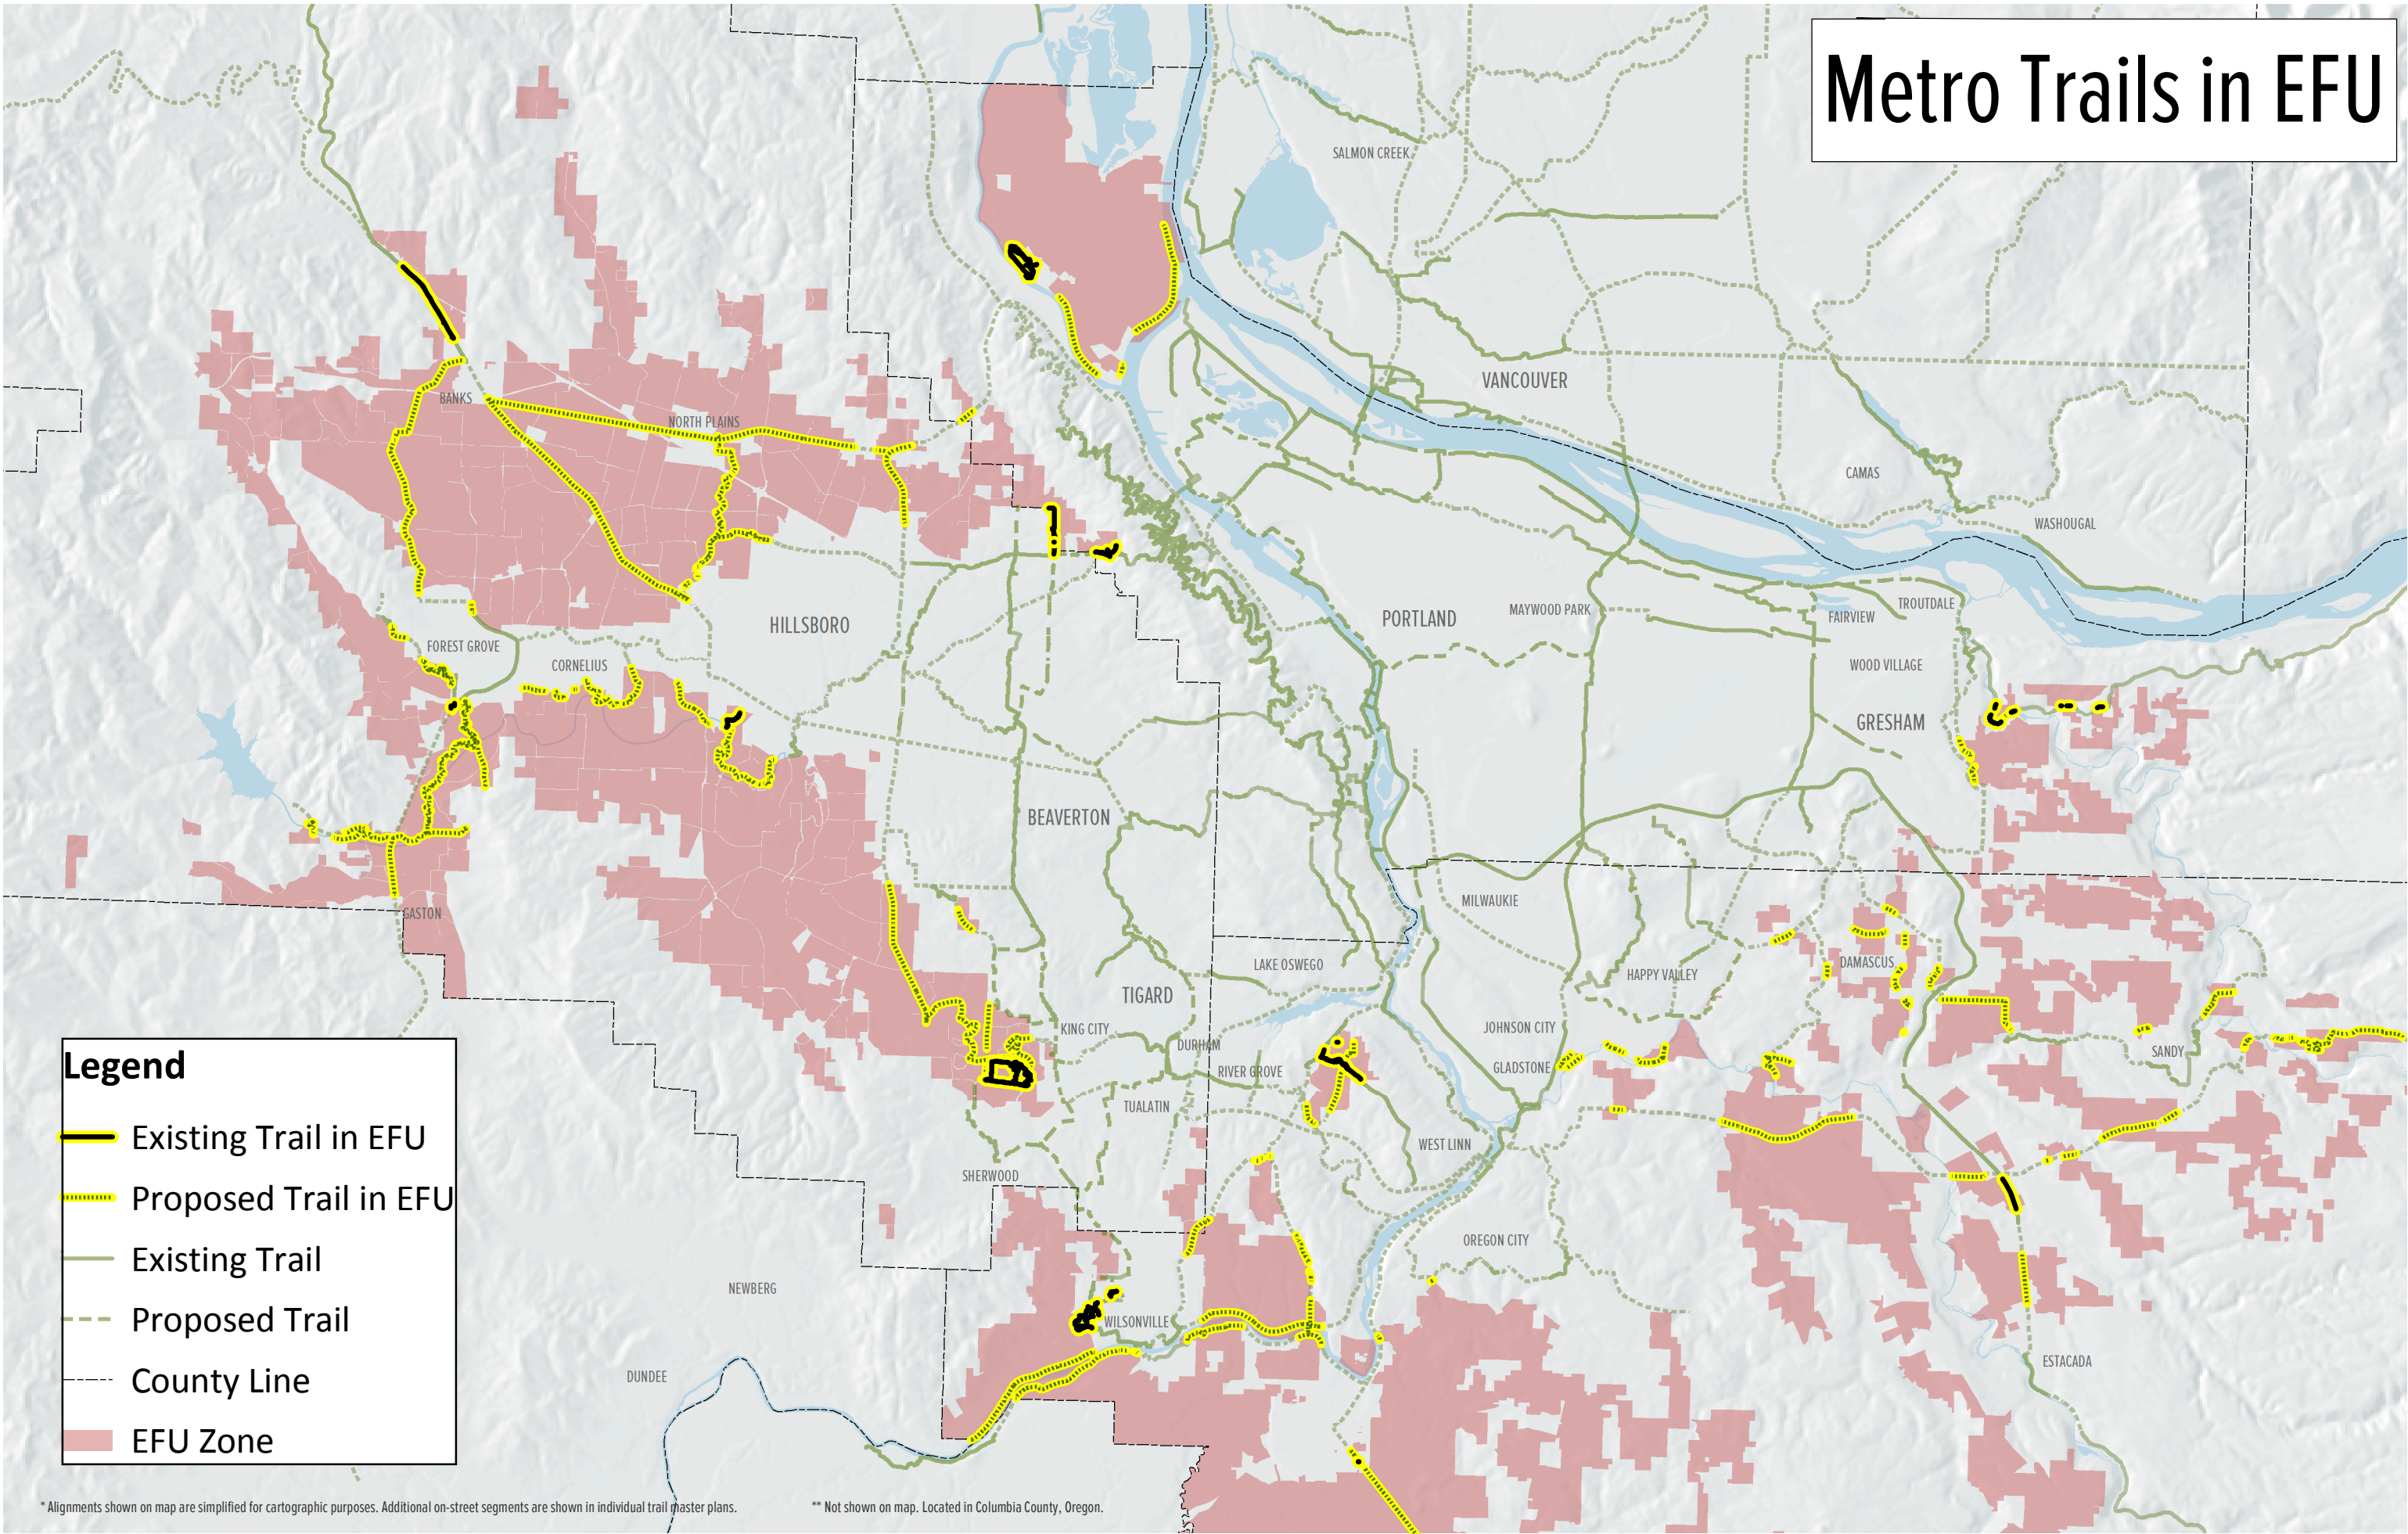

# Metro Trails in EFU

**Legend**

- Existing Trail in EFU
- Proposed Trail in EFU
- Existing Trail
- Proposed Trail
- County Line
- EFU Zone

\* Alignments shown on map are simplified for cartographic purposes. Additional on-street segments are shown in individual trail master plans.

\*\* Not shown on map. Located in Columbia County, Oregon.